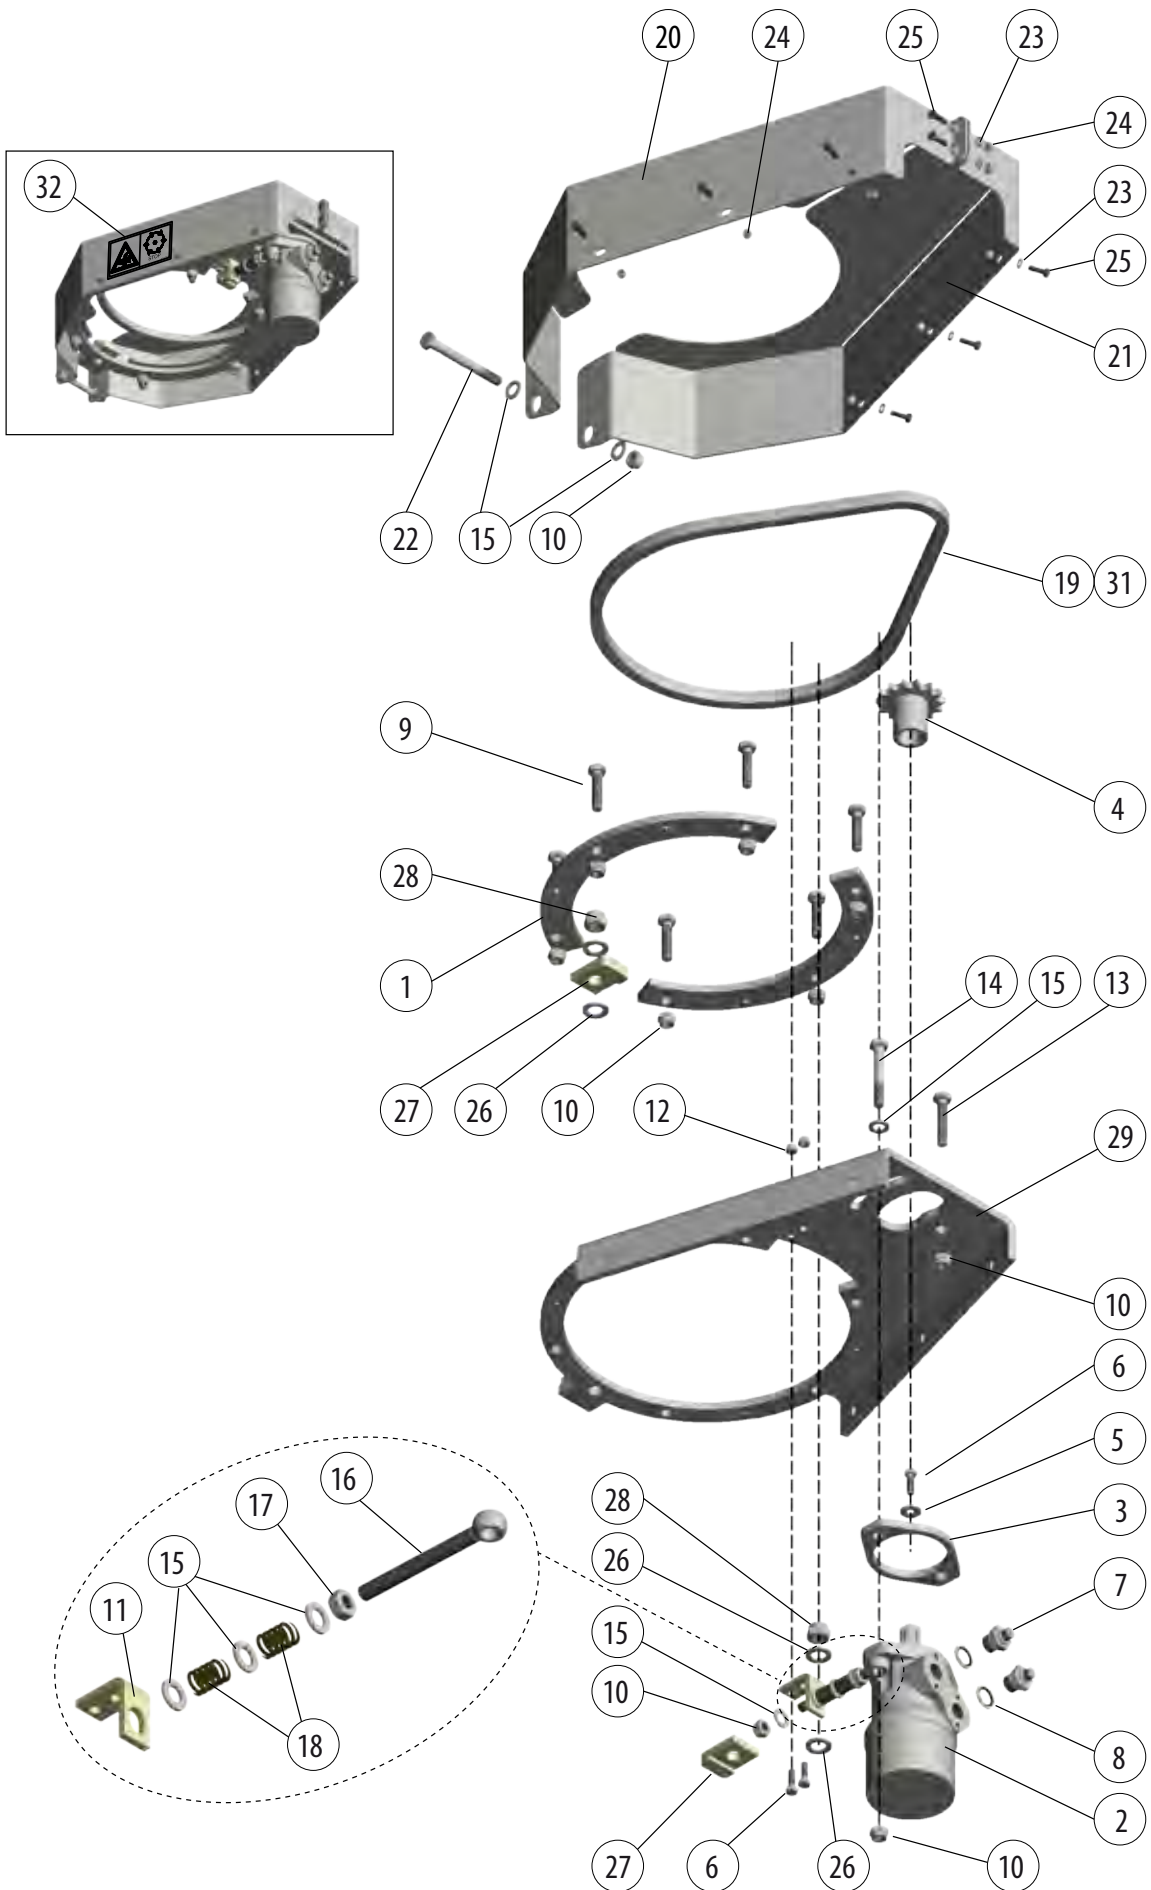

CH27 ACR/ACC PROFI

200002176 DISCHARGE CHUTE STEERING, HYDRAULIC

CH27 ACR/ACC PROFI

200002176 DISCHARGE CHUTE STEERING, HYDRAULIC

Part	Order no	Description	Remarks	Qty
1	200001478	Tightener flange		2
2	56002020	Hydraulic motor	250CC, MR 250 SH D	1
3	43800820	Washer		1
4	43801800	Groove shaft		1
5	52200235	Flat washer	ST5.8ZN, M8, DIN9021	1
6	52060175	Hex screw	ST8.8ZN, M8X25, DIN933	3
7	52432226	Double fitting	R1/4-1/2	2
8	52390200	Usit seal ring	21,54x28,58x2,49, R 1/2"	2
9	52062041	Hex screw	ST8.8ZN, M12X50, DIN933	6
10	52117124	Lock nut	ST8.8ZN, M12, DIN985	10
11	43036420	Fastener		1
12	52117082	Lock nut	ST8.8ZN, M8, DIN985	2
13	52063633	Hex screw	ST8.8ZN, M12X60, DIN933	1
14	52062072	Hex screw	ST8.8ZN, M12X80, DIN931	1
15	52200052	Washer	ST5.8ZN, M12, DIN125	7
16	52062840	Eye screw	ST8.8ZN, M12X120, DIN444	1
17	52110053	Hex nut	ST8.8ZN, M12, DIN934	1
18	43402150	Compression spring	D19x3.0-26MM	2
19	54820014	Roll chain	5/8 X 83	1
20	200002167	Chain cover		1
21	200002164	Chain cover		1
22	52063047	Hex screw	ST8.8ZN, M12X110, DIN931	1
23	52200029	Washer	ST5.8ZN, M6, DIN126	10
24	52117066	Lock nut	ST8.8ZN, M6, DIN985	8
25	52060456	Hex screw	ST8.8ZN, M6X20, DIN933	8
26	52200078	Washer	ST5.8ZN, M16, DIN125	4
27	200002171	Sliding part		2
28	52117165	Lock nut	ST8.8ZN, M16, DIN985	2
29	200002174	Fastener		1
30	56518293	Hose assembly	1/4", 210 bar, K1/4"5 L=2,4 m	1
31	200002179	Chain connector	5/8, 10B-1	1
32	40147010	Warning sticker	"CUTTING HAZARD"	1