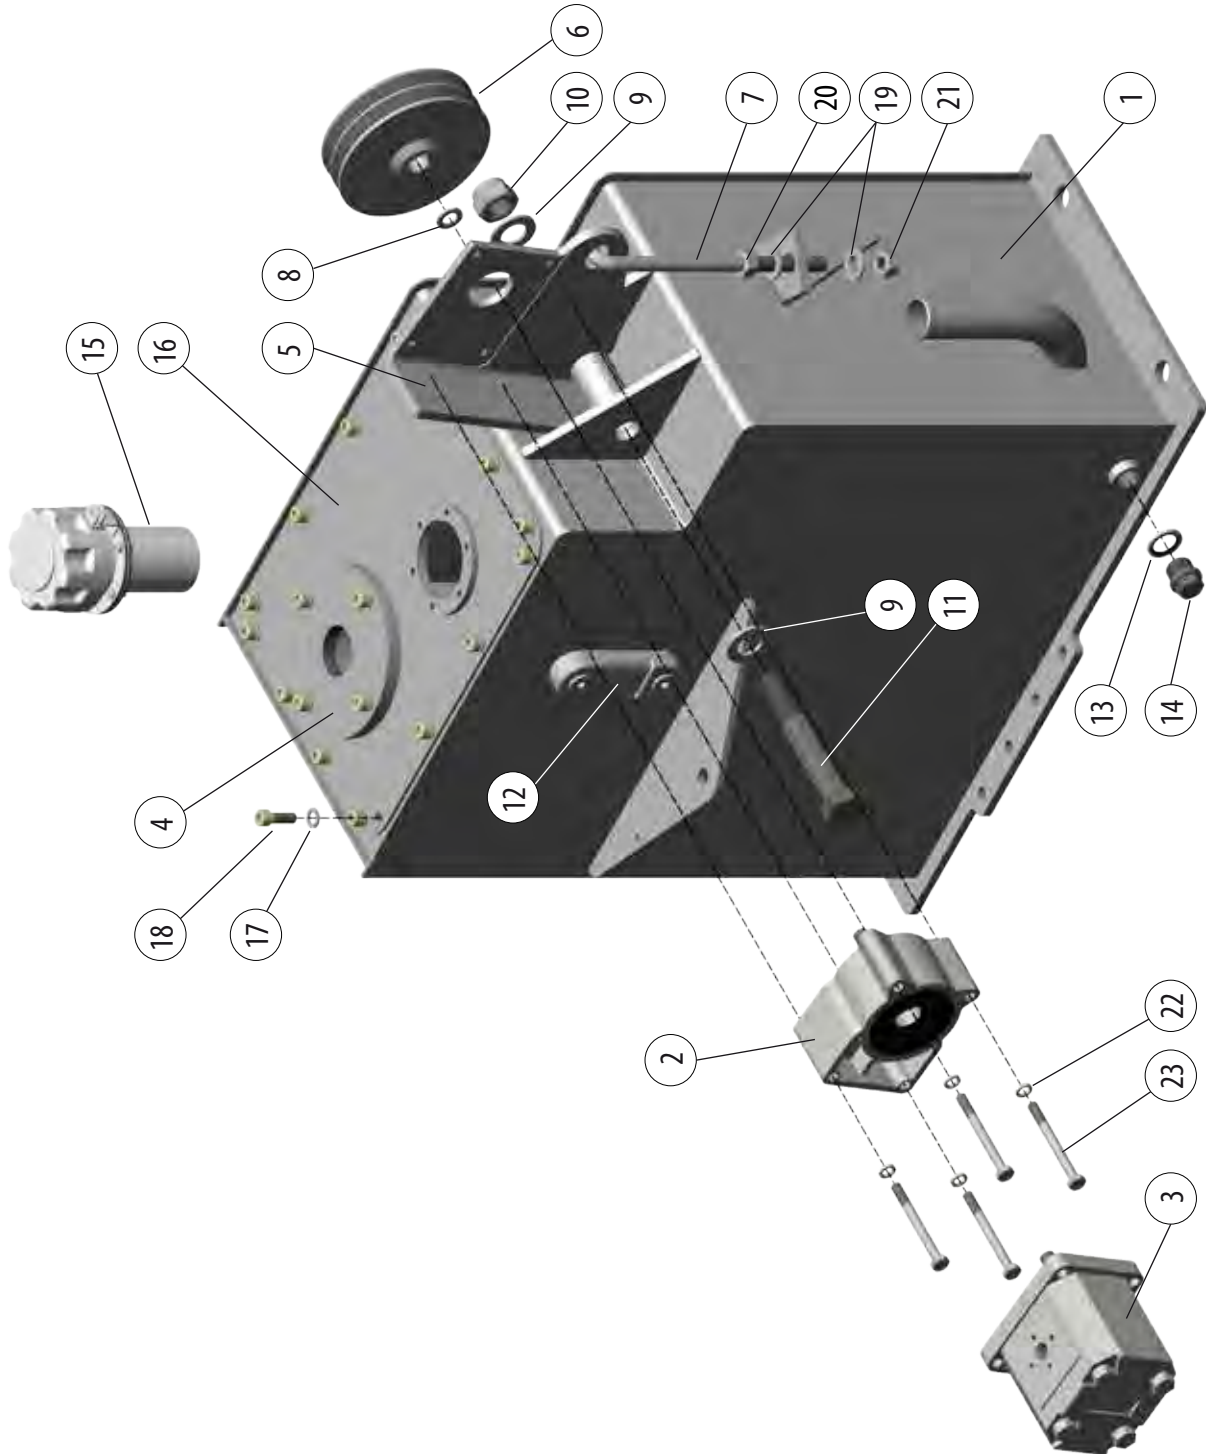

CH27 ACR/ACC PROFI

200002584 HYDRAULIC UNIT HD50 (accessory)

CH27 ACR/ACC PROFI

200002584 HYDRAULIC UNIT HD50 (accessory)

Part	Order no	Description	Remarks	Qty
1	200001081	Oil tank		1
2	58231150	Support bearing		1
3	200002564	Hydraulic pump		1
4	200002569	Return pipe		1
5	200002413	Fastener		1
6	200002398	Belt pulley		1
7	43550810	Tightener		1
8	52211059	Spring washer	ZN, M12, DIN127	1
9	52200086	Washer	ST5.8ZN, M20, DIN126	2
10	52117207	Lock nut	ST8.8ZN, M20, DIN985	1
11	52063914	Hex screw	ST8.8ZN, M20x130, DIN931	1
12	52460460	Level indicator		1
13	52390200	Usit seal ring		1
14	52080819	Plug	ST5.8ZN, R1/2, DIN910	1
15	56017536	Filler filter		1
16	200002553	Lid		1
17	52200037	Washer	ST5.8ZN, M8, DIN126	20
18	52001260	Hex socket cap screw	M8X25 DIN912 88ZN	20
19	52200052	Washer	ST5.8ZN, M12, DIN125	2
20	52110053	Hex nut	ST8.8ZN, M12, DIN934	1
21	52117124	Lock nut	ST8.8ZN, M12, DIN985	1
22	52114311	Lock washer	ST8.8ZN, M8, DIN25201	4
23	52060399	Hex screw	ST8.8ZN, M8X80, DIN931	4
24	200002607	V belt	XPA 1150	2
25	43489890	Belt pulley	M50x3	1