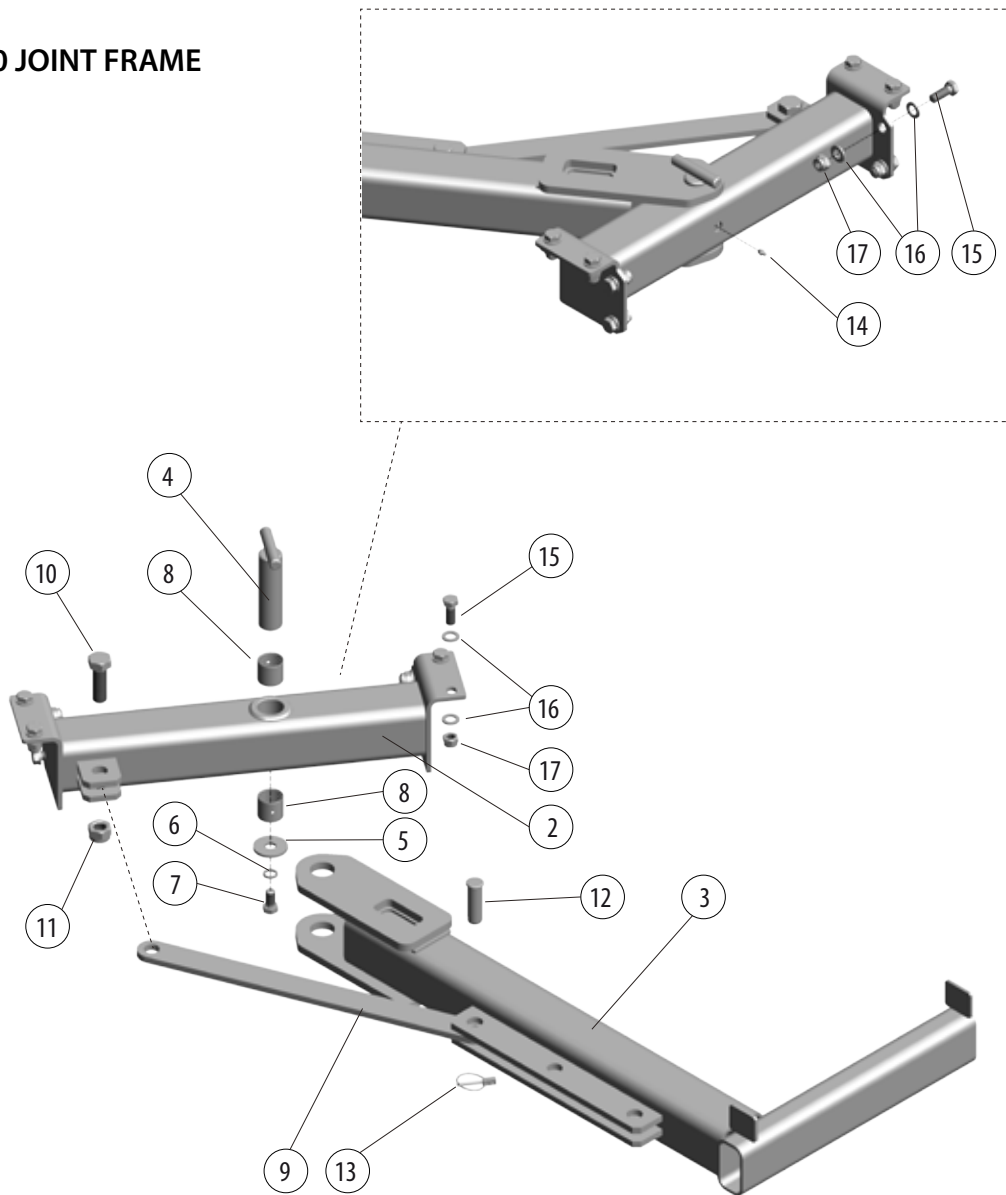

CH27 ACR/ACC PROFI

200002230 JOINT FRAME

Part	Order no	Description	Remarks	Qty
1	200001576	Auxiliary frame	incl. parts 2-14	1
2	200001571	Support beam		1
3	200001426	Support beam		1
4	200001581	Joint pin		1
5	52200615	Washer	ZN, M16, DIN440	1
6	52214285	Lock washer	ZN, M16, NORD-LOCK, DIN25201	1
7	52062106	Hex screw	ST8.8ZN, M16X30, DIN933	1
8	54562426	Plain bearing		2
9	33398950	Transport support	12X50X630MM	1
10	52062379	Hex screw	ST8.8ZN, M24X70, DIN933	1
11	52117249	Lock nut	ST8.8ZN, M24, DIN985	1
12	52854346	Pin	ZN, 25X63, NOR2850	1
13	52842168	Lynch pin	ZN, 6,5X40, DIN11023	1
14	52401015	Grease fitting	AR1/8, SUORA	1
15	52062114	Hex screw	ST8.8ZN, M16X40, DIN933	8
16	52200078	Washer	ST5.8ZN, M16, DIN125	16
17	52117165	Lock nut	ST8.8ZN, M16, DIN985	8