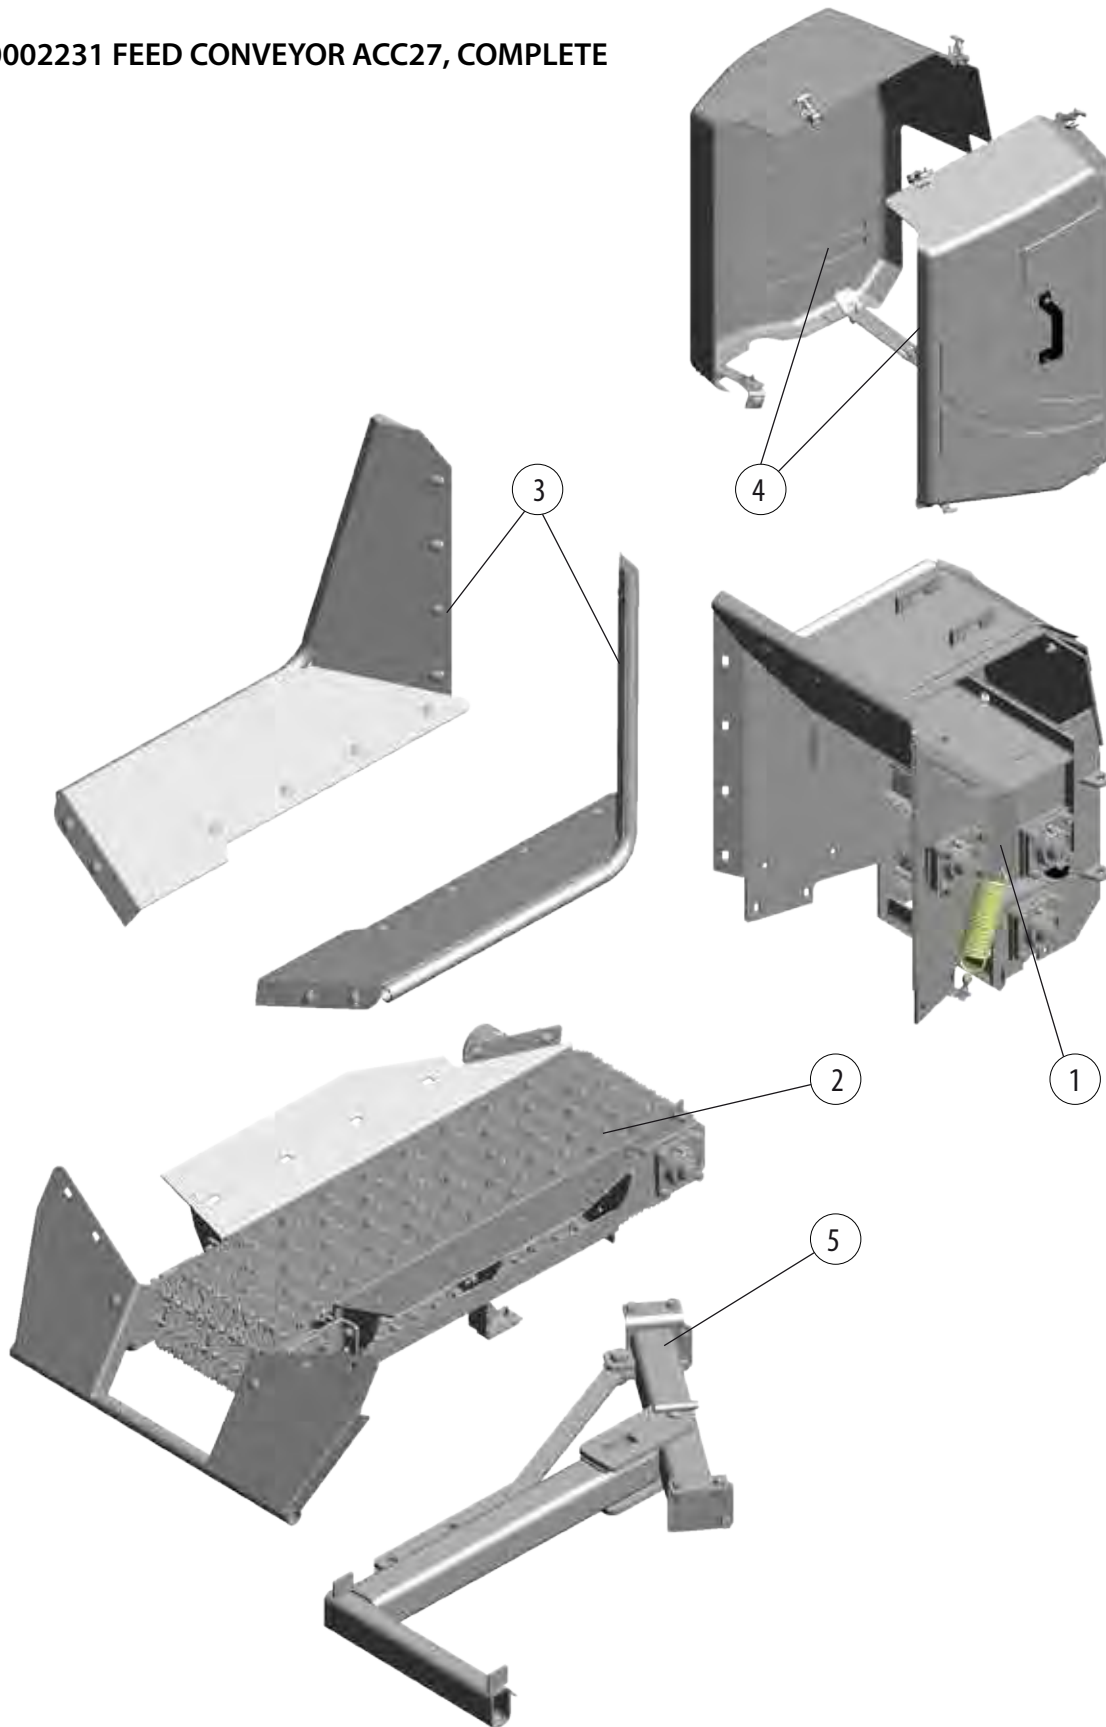

# CH27 ACR/ACC PROFI

200002362 ACR FEEDER

Part	Order no	Description	Remarks	Qty
1	200002100	Side wall	left and right	1
2	200002101	Base		1
3	200002175	Feeder device		1
3.1	200001502	Feeder device		1
3.2	200002173	Protection system		1
3.3	200002214	Hydraulic hose kit		1
4	200002230	Joint frame		1

# CH27 ACR/ACC PROFI

200002231 FEED CONVEYOR ACC27, COMPLETE

Part	Order no	Description	Remarks	Qty
1	200001502	Feeder device		1
2	200001339	Feed conveyor		1
3	200002100	Side walls		1
4	200002173	Protection system		1
5	200002230	Joint frame		1