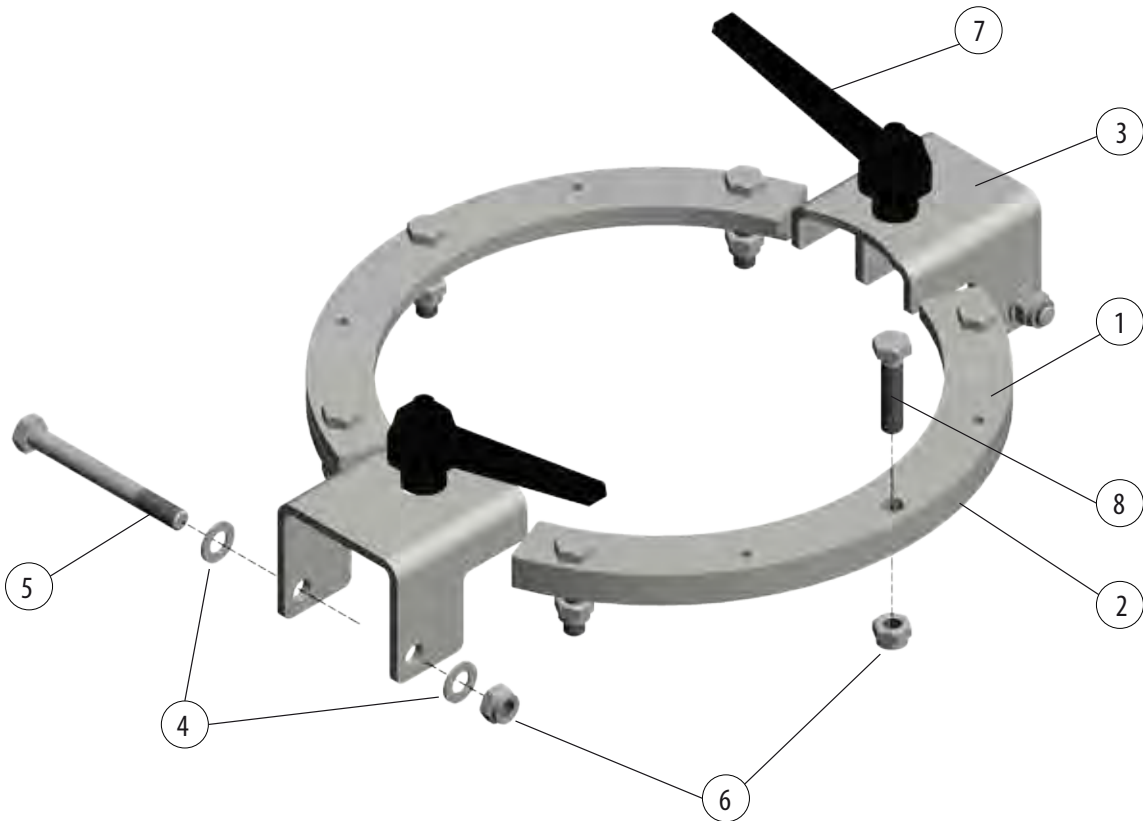

CH27 ACR/ACC PROFI

200002183 DISCHARGE CHUTE STEERING, MECHANICAL

Part	Order no	Description	Remarks	Qty
1	200001478	Tightener flange		2
2	200001479	Intermediate flange		2
3	43295070	Tightener		2
4	52200052	Washer	ST5.8ZN, M12, DIN125	4
5	52063047	Hex screw	ST8.8ZN, M12X110, DIN931	2
6	52117124	Lock nut	ST8.8ZN, M12, DIN985	8
7	54924890	Retainer lever		2
8	52062041	Hex screw	ST8.8ZN, M12X50, DIN933	6