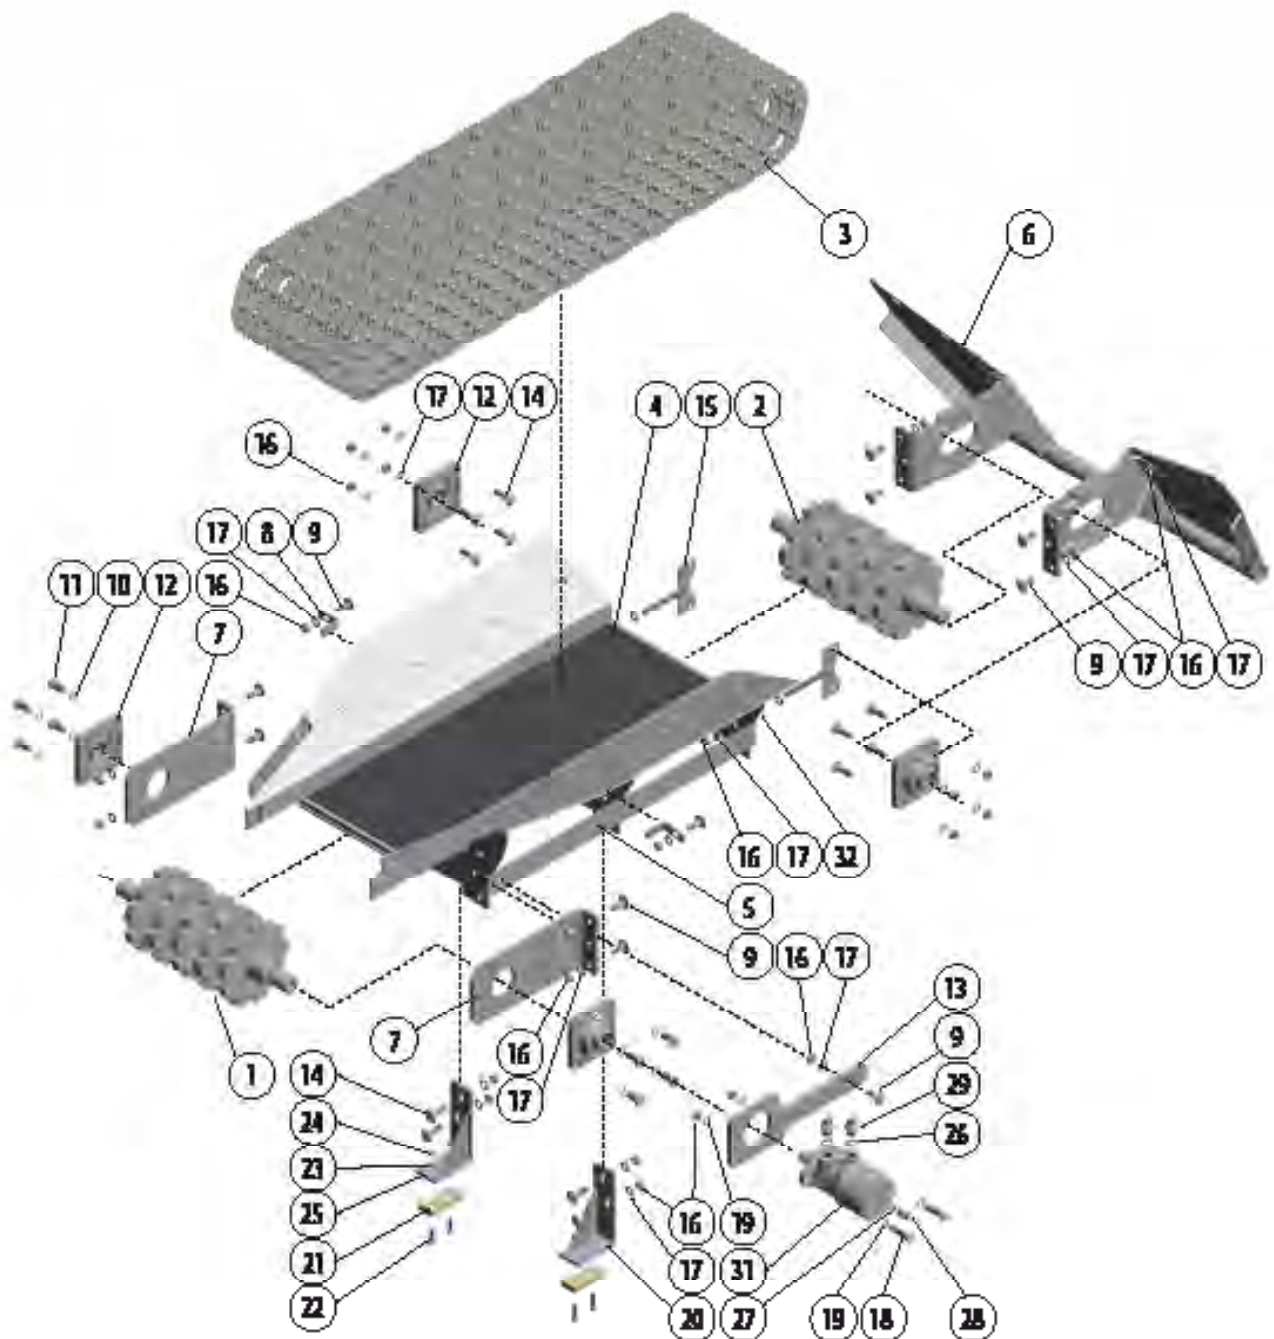

CH27 ACR/ACC PROFI

200001339 FEED CONVEYOR ACC

CH27 ACR/ACC PROFI

200001339 FEED CONVEYOR ACC

Part	Order no	Description	Remarks	Qty
1	200001335	Drive shaft		1
2	200001338	Front axle		1
3	54828500	Chain		5
4	43295760	Flat bar	12X50X356 mm	18
5	200001341	Auxiliary frame		1
6	200002025	End piece		1
7	200001370	Lug		2
8	200001386	Stopper flat bar		2
9	200001388	Lock screw	ST8.8ZN, M12X35, DIN603	11
10	52214277	Lock washer	M14, NORD-LOCK, DIN25201	8
11	200001507	Hex screw	ST8.8ZN, M14X30, DIN933	8
12	200001643	Flanged bearing		4
13	200001656	Fastening plate		1
14	200001888	Lock screw	ST8.8ZN, M12X45, DIN603	12
15	200002034	Tightener		2
16	52117124	Lock nut	ST8.8ZN, M12, DIN985	29
17	52200052	Washer	ST5.8ZN, M12, DIN125	27
18	52062041	Hex screw	ST8.8ZN, M12X50, DIN933	2
19	52214269	Lock washer	M12, NORD-LOCK, DIN25201	4
20	200002019	Support leg		1
21	43598910	Sliding part		2
22	52001682	Hex socket cap screw	ST8.8ZN, M8X35, DIN912	4
23	52200037	Washer	ST5.8ZN, M8, DIN126	4
24	52117082	Lock nut	ST8.8ZN, M8, DIN985	4
25	200002020	Support leg	right	1
26	52390200	Usit seal ring	21,54x28,58x2,49, R 1/2"	2
27	52391034	Usit seal ring	13,74X20,57X2,03, R1/4"	1
28	52432101	Double fitting	R1/4	1
29	52432051	Double fitting	R1/2	2
30	56525033	Hose assembly	V1/2"S L=0,4 m	1
31	56001944	Hydraulic motor		1
31.1	58217746	Seal kit		1
32	52110053	Hex nut	ST8.8ZN, M12, DIN934	2