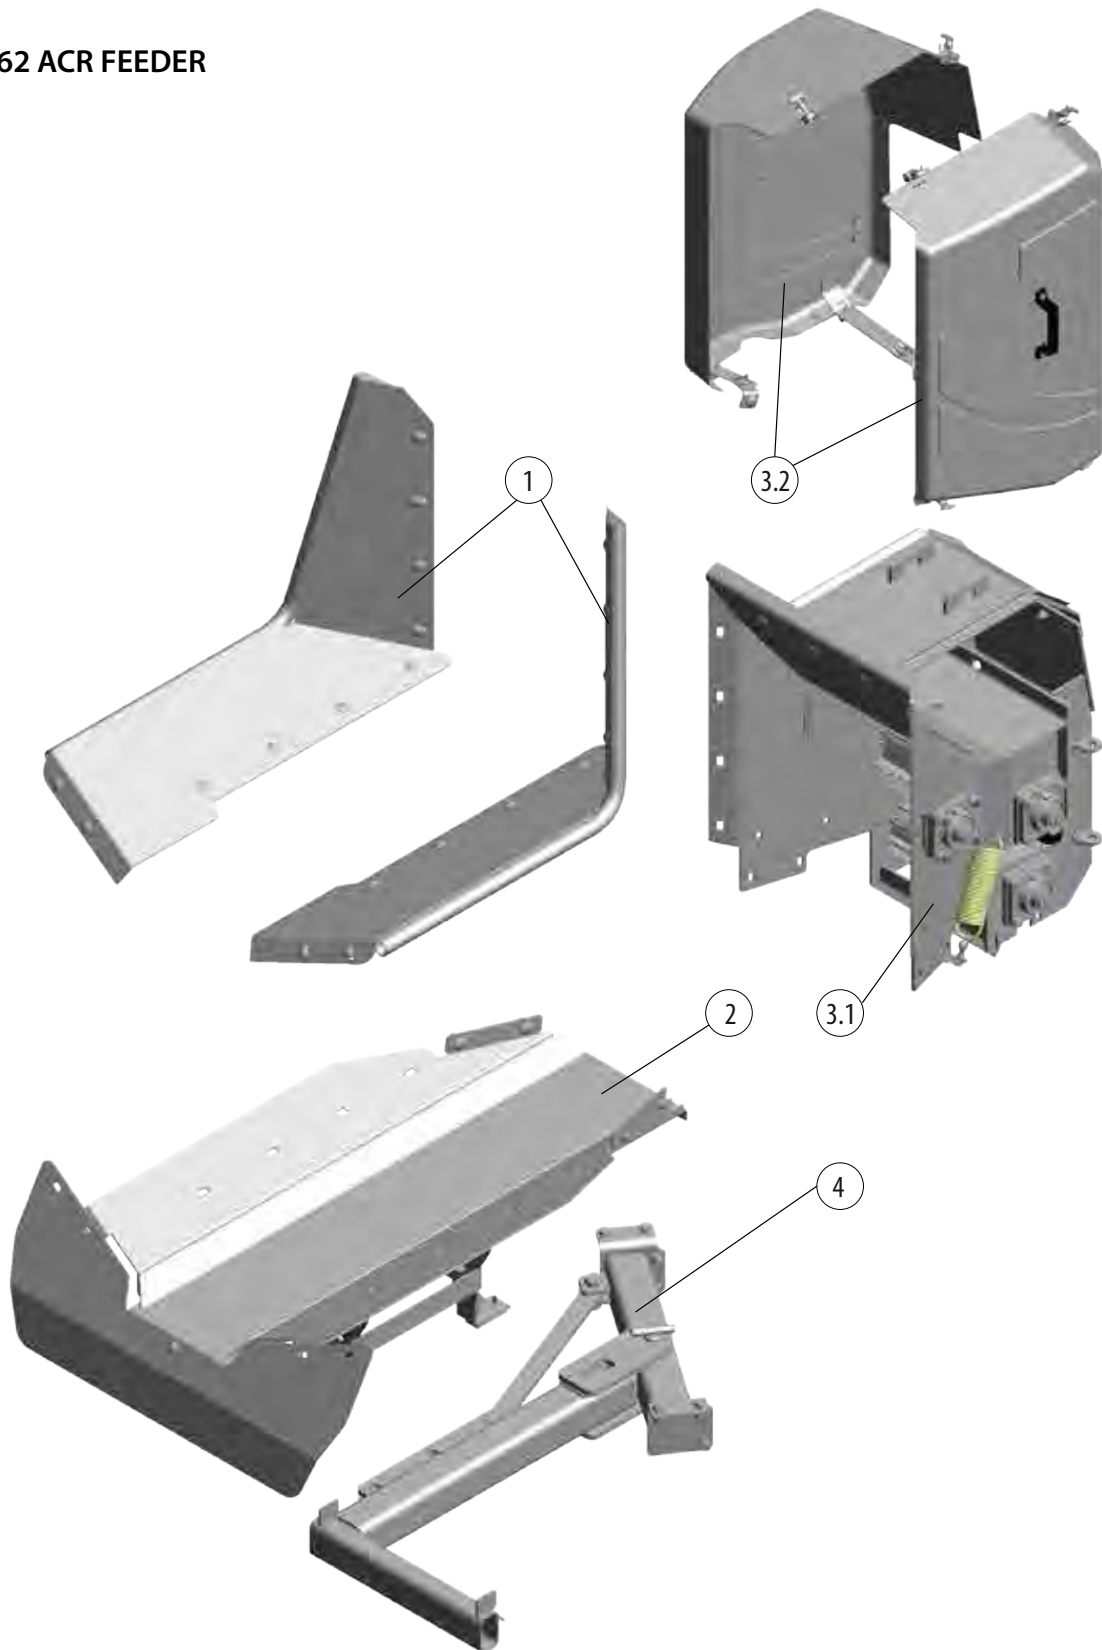

CH27 ACR/ACC PROFI

200002362 ACR FEEDER

Part	Order no	Description	Remarks	Qty
1	200002100	Side wall	left and right	1
2	200002101	Base		1
3	200002175	Feeder device		1
3.1	200001502	Feeder device		1
3.2	200002173	Protection system		1
3.3	200002214	Hydraulic hose kit		1
4	200002230	Joint frame		1