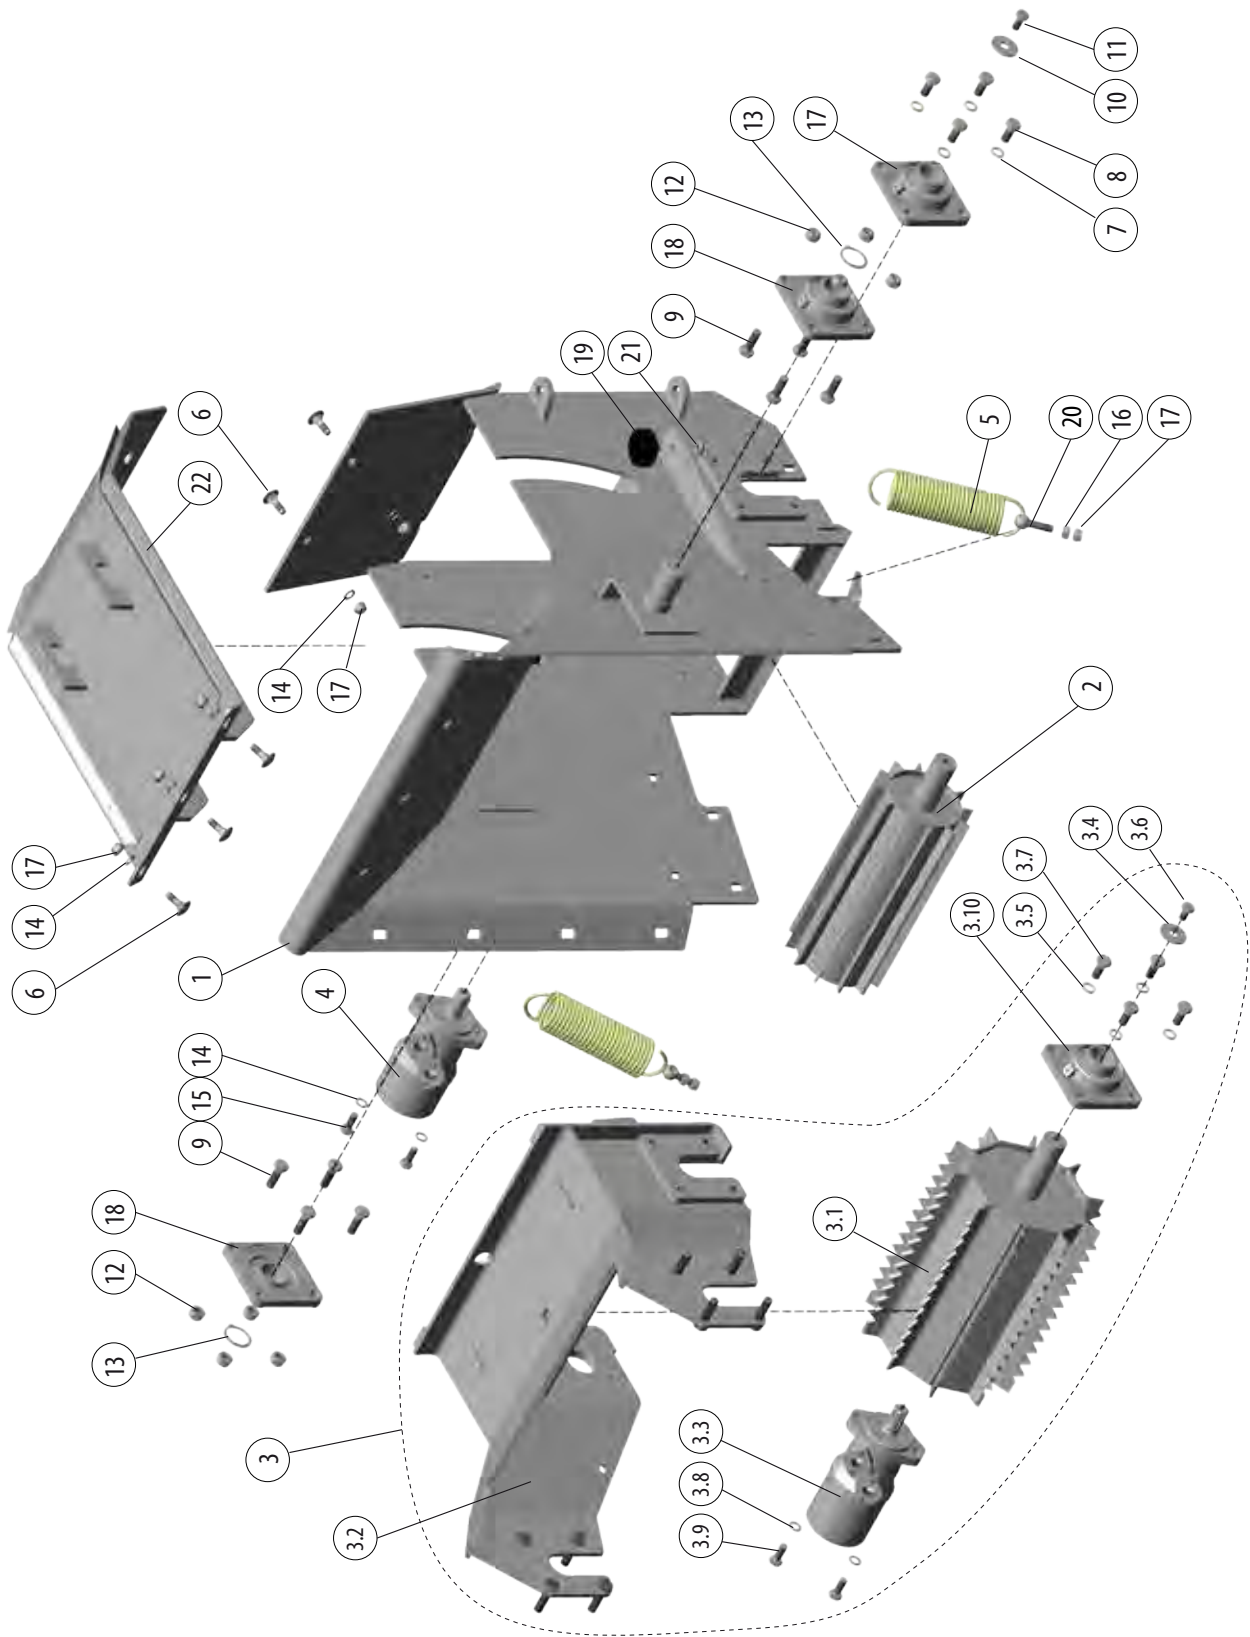

CH27 ACR/ACC PROFI

200001502 FEEDER DEVICE

CH27 ACR/ACC PROFI

200001502 FEEDER DEVICE

Part	Order no	Description	Remarks	Qty
1	200001484	Frame		1
2	200001503	Feed roller		1
3	200001501	Swing		1
3.1	200001500	Feed roller		1
3.2	200001490	Swing frame		1
3.3	56002033	Hydraulic motor	MR 400	1
3.3.1	58217640	Seal kit		1
3.4	52200466	Washer	ZN, M12, DIN440	1
3.5	52214277	Lock washer	M14, NORD-LOCK, DIN25201	4
3.6	52062015	Hex screw	ST8.8ZN, M12X20, DIN933	1
3.7	200001507	Hex screw	ST8.8ZN, M14X30, DIN933	4
3.8	52214269	Lock washer	ZN, M12, NORD-LOCK, DIN25201	2
3.9	52062023	Hex screw	ST8.8ZN, M12X30, DIN933	2
3.10	200001643	Flanged bearing		1
4	56001944	Hydraulic motor	MP 250	1
4.1	58217746	Seal kit		1
5	94617073	Extension spring		2
6	200001388	Lock screw	ST8.8ZN, M12X35, DIN603	5
7	52214277	Lock washer	M14, NORD-LOCK, DIN25201	4
8	200001507	Hex screw	ST8.8ZN, M14X30, DIN933	4
9	200001523	Hex screw	ST8.8ZN, M14X40, DIN933	8
10	52200466	Washer	ZN, M12, DIN440	1
11	52062973	Hex screw	ST8.8ZN, M12X25, DIN933	1
12	52117140	Lock nut	ST8.8ZN, M14, DIN985	8
13	200001527	External circlip	BLACK, 40X2,5, DIN471	2
14	52214269	Lock washer	ZN, M12, NORD-LOCK, DIN25201	7
15	52062023	Hex screw	ST8.8ZN, M12X30, DIN933	2
16	52110053	Hex nut	ST8.8ZN, M12, DIN934	2
17	52117124	Lock nut	ST8.8ZN, M12, DIN985	7
18	200001643	Flanged bearing		3
19	54923080	Vibration damper	1021692	2
20	200001997	Eye screw	ST4.6ZN, M12x40, DIN444	2
21	52117108	Lock nut	ST8.8ZN, M10, DIN985	2
22	200002163	Deck plating		1