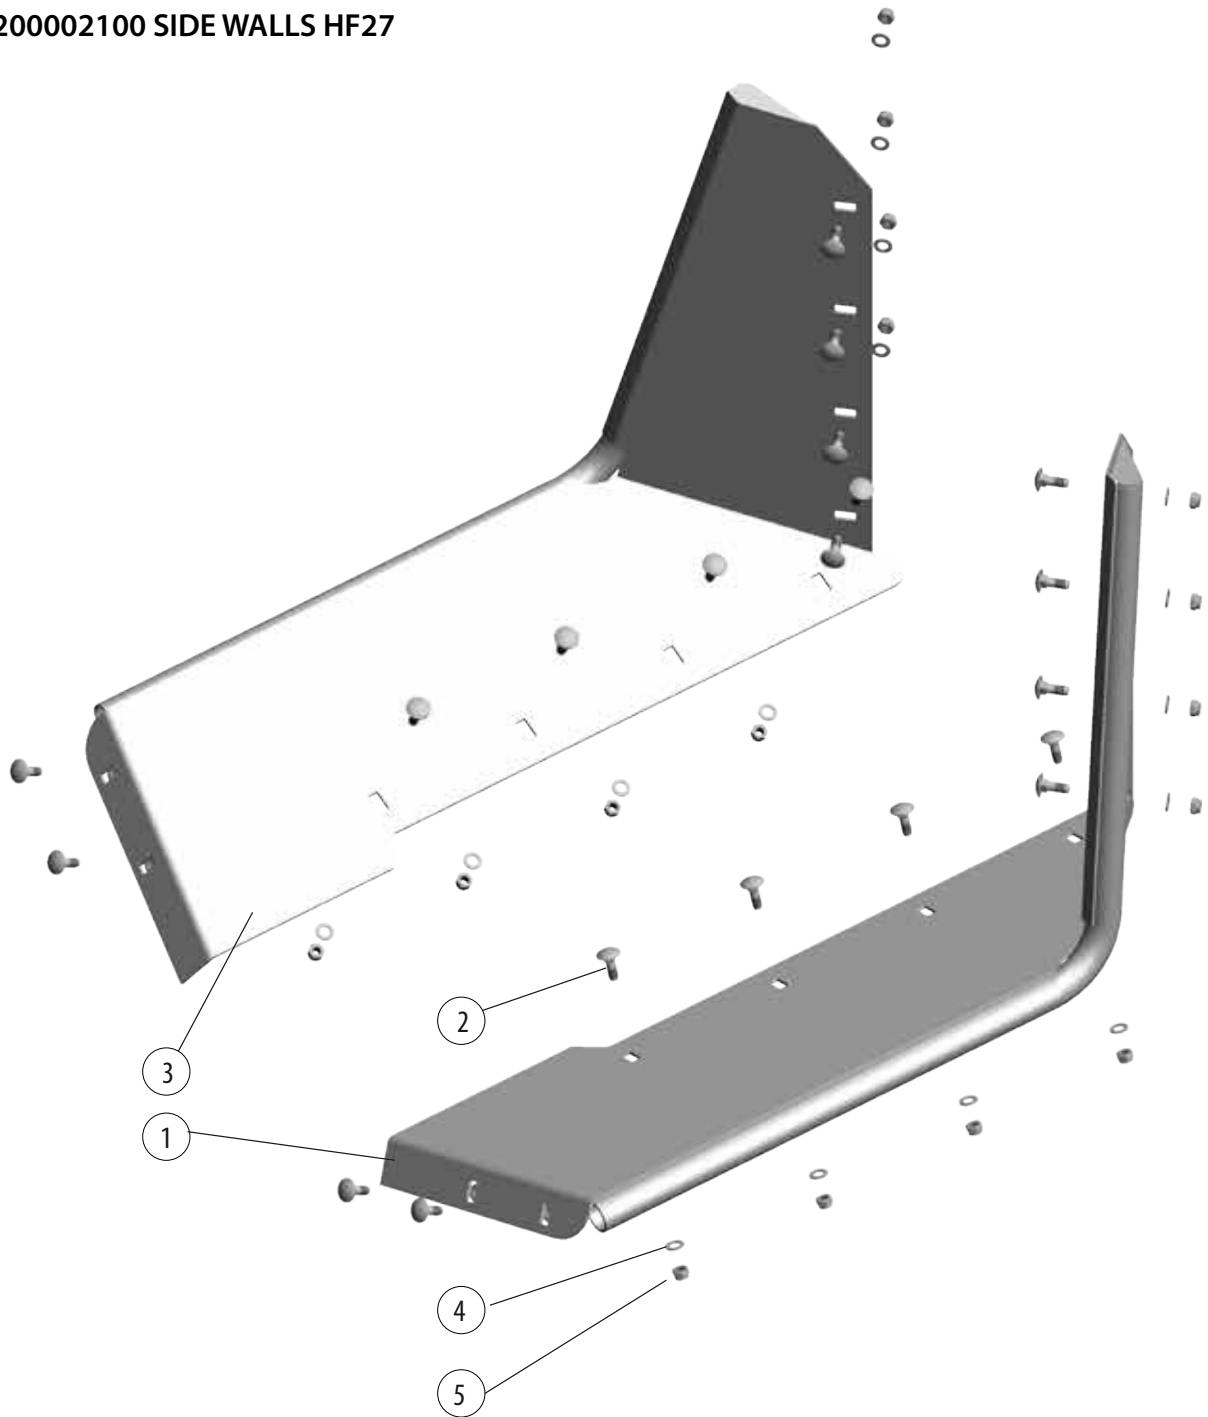

CH27 ACR/ACC PROFI

200002100 SIDE WALLS HF27

Part	Order no	Description	Remarks	Qty
1	200001400	Side wall	right	1
2	200001388	Lock screw	ST8.8ZN, M12X35, DIN603	20
3	200001843	Side wall	left	1
4	52200052	Washer	ST5.8ZN, M12, DIN125	20
5	52117124	Lock nut	ST8.8ZN, M12, DIN985	20