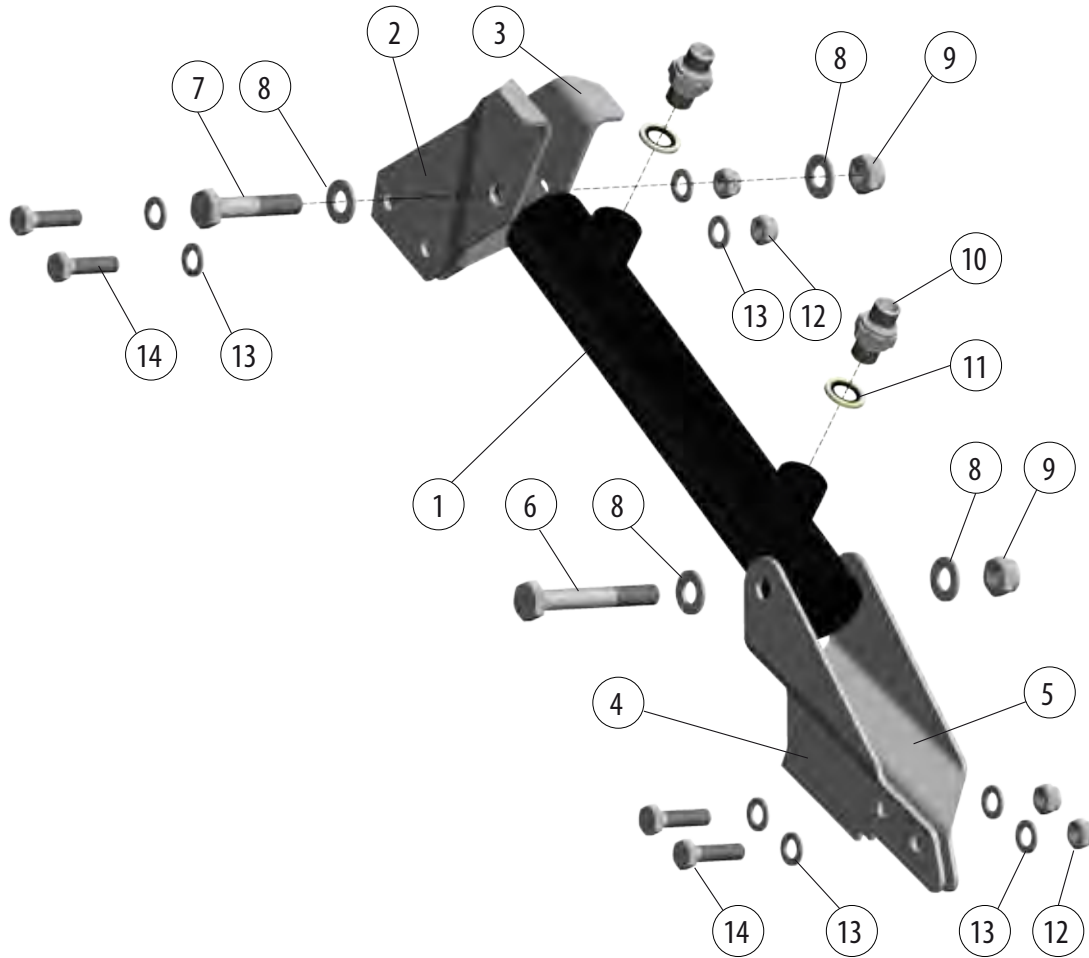

# CH27 ACR/ACC PROFI

200002150 VIZOR STEERING , MANUAL

Part	Order no	Description	Remarks	Qty
1	84614106	Extension spring	DU38 DL4,25 L250	1
2	54826227	Knot chain		1
3	52200037	Washer	ST5.8ZN, M8, DIN126	1
4	52117082	Lock nut	ST8.8ZN, M8, DIN985	1

# CH27 ACR/ACC PROFI

200002147 VIZOR STEERING, HYDRAULIC

Part	Order no	Description	Remarks	Qty
1	56097793	Hydraulic cylinder	32/20-150, 200 bar	1
2	43487470	Fastening plate		1
3	43487480	Fastening plate		1
4	200002144	Fastener for cylinder		1
5	200002145	Fastener for cylinder		1
6	52060282	Hex screw	ST8.8ZN, M10X70, DIN931	1
7	52060266	Hex screw	ST8.8ZN, M10X50, DIN931	1
8	52200045	Washer	ST5.8ZN, M10, DIN125	4
9	52117108	Lock nut	ST8.8ZN, M10, DIN985	2
10	52432101	Double fitting	R1/4	2
11	52391034	Usit seal ring	13,74X20,57X2,03, R1/4"	2
12	52117082	Lock nut	ST8.8ZN, M8, DIN985	4
13	52200037	Washer	ST5.8ZN, M8, DIN126	8
14	52060183	Hex screw	ST8.8ZN, M8X30, DIN933	4
15	43489640	Hose kit		1