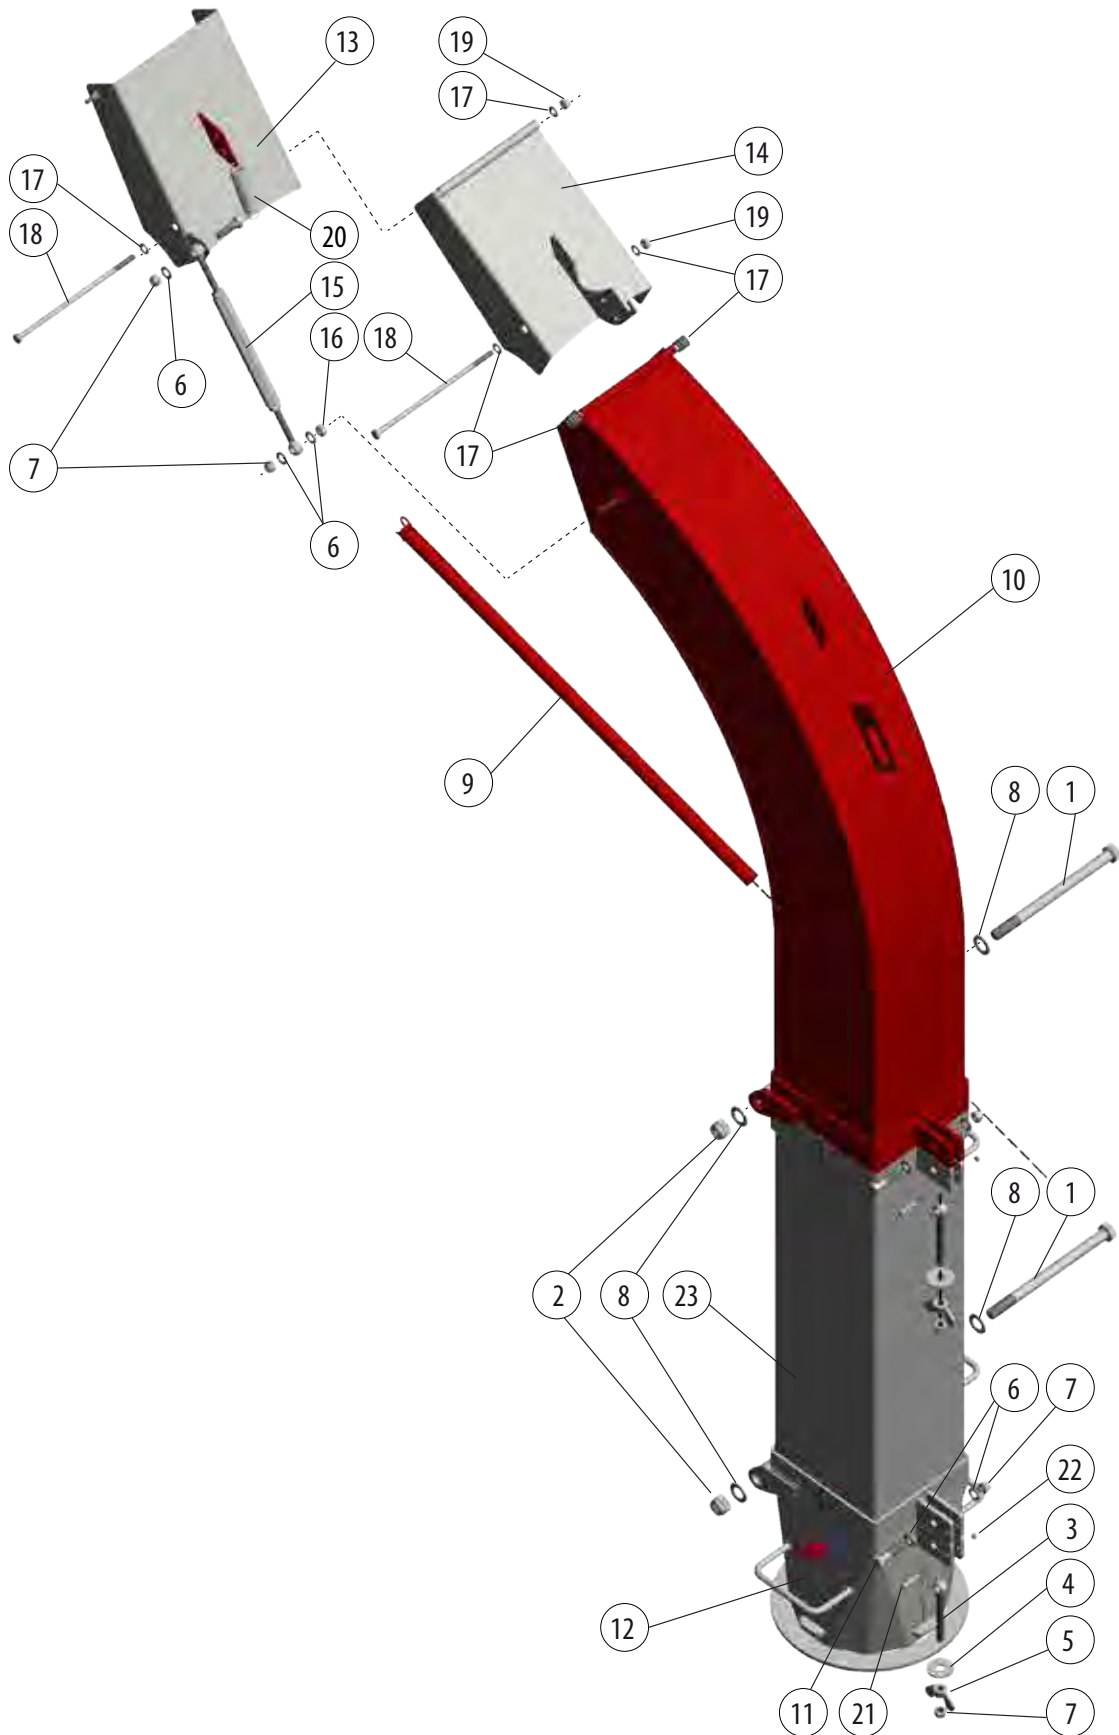

CH27 ACR/ACC PROFI

200002275 HIGH DISCHARGE PIPE

CH27 ACR/ACC PROFI

200002275 HIGH DISCHARGE PIPE

Part	Order no	Description	Remarks	Qty
1	52062437	Hex screw	ST8.8ZN, M20X260, DIN931	2
2	52117207	Lock nut	ST8.8ZN, M20, DIN985	2
3	52062840	Eye screw	ST8.8ZN, M12X120, DIN444	2
4	52200466	Washer	ZN, M12, DIN440	2
5	52117900	Wing nut	ST4.6ZN, M12, DIN315	2
6	52200052	Washer	ST5.8ZN, M12, DIN125	7
7	52117124	Lock nut	ST8.8ZN, M12, DIN985	6
8	52200086	Washer	ST5.8ZN, M20, DIN126	4
9	43317940	Slew arm		1
10	200002274	Top pipe		1
11	52062627	Hex screw	ST8.8ZN, M12X50, DIN931	2
12	200001340	Lower part		1
13	200001411	Vizor	second	1
14	200001367	Vizor	first	1
15	200001412	Connecting bar		1
16	52110053	Hex nut	ST8.8ZN, M12, DIN934	1
17	52200045	Washer	ST5.8ZN, M10, DIN125	12
18	200001414	Hex screw	ST8.8ZN, M10X260, DIN931	2
19	52117108	Lock nut	ST8.8ZN, M10, DIN985	2
20	94612082	Extension spring	DU26 DL2,6 L106	1
21	58220170	Hex screw	ST8.8ZN, M6X50, DIN931	2
22	52117066	Lock nut	ST8.8ZN, M6, DIN985	2
23	33295330	Intermediate tube		1