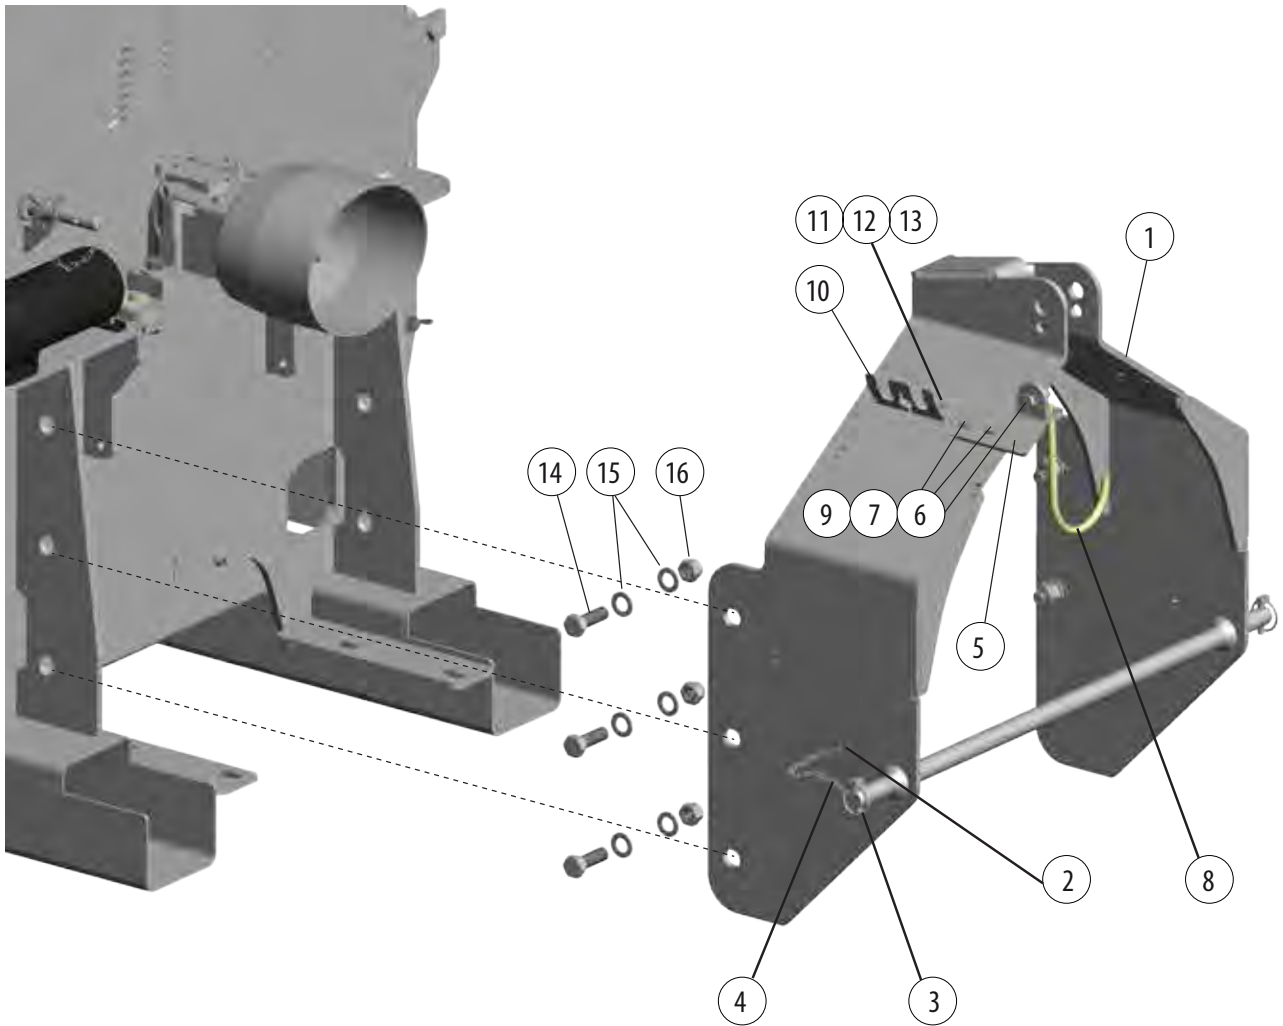

# CH27 ACR/ACC PROFI

200001498 CHIPPER CH27A

Part	Order no	Description	Remarks	Qty
36	200000307	Lock screw	ST8.8ZN, M10x35, DIN603	4
37	52832045	Drive rivet	4,8X19	2
38	43291137	Retainer		1
39	52842143	Hair pin cotter	ZN, 5X105, DIN11024	1
40	03291143	Chain		1
41	52062031	Hex screw	ST8.8ZN, M12X40, DIN933	2
42	200002096	Cover arch		1
43	200001865	Cover plastic		1
44	40091020	Hand grip		1
45	200002157	Knob		3
46	200002195	Hydraulics		1
47	52200037	Washer	ST5.8ZN, M8, DIN126	4
48	200002148	Instructions manual box		1
49	52060183	Hex screw	ST8.8ZN, M8X30, DIN933	2
50	52117082	Lock nut	ST8.8ZN, M8, DIN985	2
51	200002207	Fastener		1
52	200001069	Hex screw	ST8.8ZN, M20X380, DIN931	1
53	52063930	Hex screw	ST8.8ZN, M20X320, DIN931	1
54	200002213	Fastener		1
55	200002218	Base		1
56	52117940	Thumb screw	ST4.6ZN, M10X40, DIN316	1
57	52060233	Hex screw	ST8.8ZN, M10X30, DIN933	2

## 200002207 3-POINT MOUNTING, FASTENER

Part	Order no	Description	Remarks	Qty
1	200001535	Fastener		1
2	52832045	Drive rivet		2
3	52842150	Lynch pin	ZN, 10X45, DIN11023	2
4	03291143	Chain		2
5	200002082	Lug		1
6	52062031	Hex screw	ST8.8ZN, M12X40, DIN933	3
7	52200052	Washer	ST5.8ZN, M12, DIN125	6
8	200002093	Hook		1
9	52117124	Lock nut	ST8.8ZN, M12, DIN985	3
10	43482290	Hose fastener		2
11	52200037	Washer	ST5.8ZN, M8, DIN126	4
12	52060183	Hex screw	ST8.8ZN, M8X30, DIN933	2
13	52117082	Lock nut	ST8.8ZN, M8, DIN985	2
14	52062379	Hex screw	ST8.8ZN, M24X70, DIN933	6
15	52200102	Washer	ST5.8ZN, M24, DIN126	12
16	52117249	Lock nut	ST8.8ZN, M24, DIN985	6