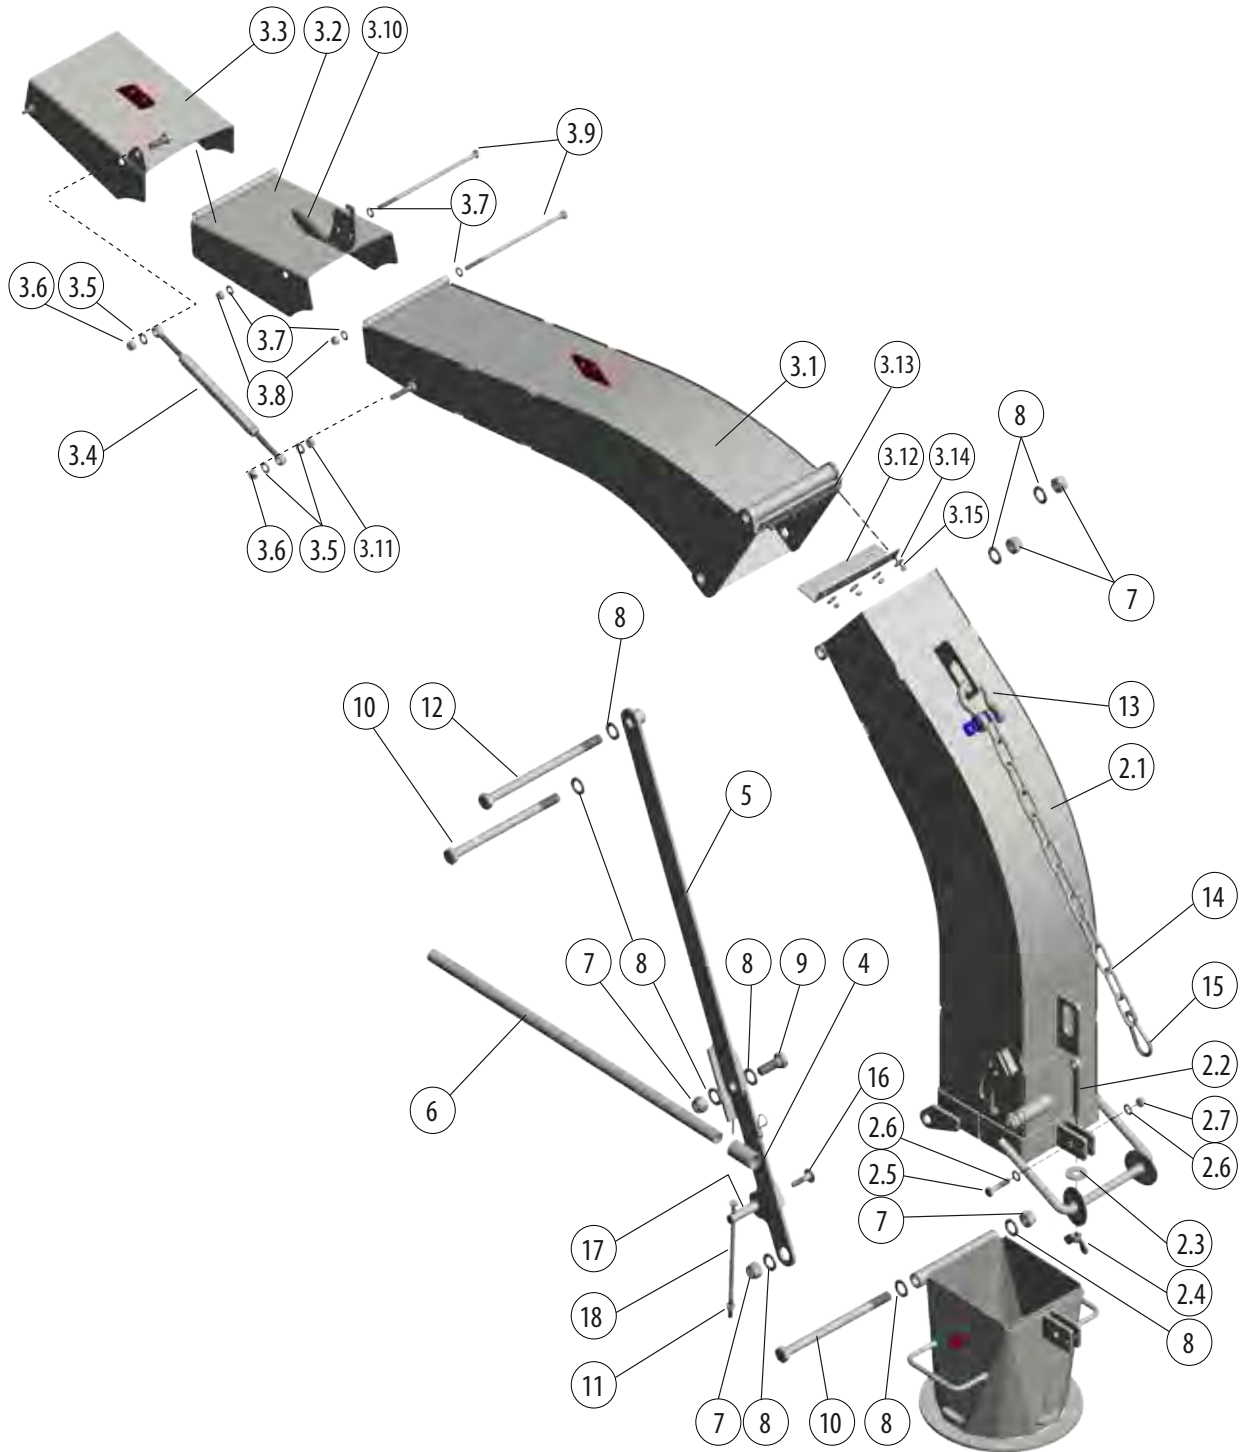

CH27 ACR/ACC PROFI

200001344 DISCHARGE PIPE, SIDE TRANSITION

CH27 ACR/ACC PROFI

200001344 DISCHARGE PIPE, SIDE TRANSITION

Part	Order no	Description	Remarks	Qty
1	200001340	Lower part		1
2	200001343	Top pipe		1
3	200001353	Discharge pipe		1
4	200001367	Vizor	first	1
5	200001404	Adjustment lever		1
6	200001411	Vizor	second	1
7	200001412	Connecting bar		1
8	200001428	Adjustment lever		1
9	43317940	Slew arm		1
10	52117207	Lock nut	ST8.8ZN, M20, DIN985	5
11	52200086	Washer	ST5.8ZN, M20, DIN126	9
12	52062221	Hex screw	ST8.8ZN, M20X50, DIN933	1
13	52062403	Hex screw	ST8.8ZN, M20X280, DIN931	2
14	52200045	Washer	ST5.8ZN, M10, DIN125	4
15	52117108	Lock nut	ST8.8ZN, M10, DIN985	3
16	200001414	Hex screw	ST8.8ZN, M10X260, DIN931	2
17	52200052	Washer	ST5.8ZN, M12, DIN125	5
18	52062840	Eye screw	ST8.8ZN, M12X120, DIN444	1
19	52200466	Washer	ZN, M12, DIN440	1
20	52117900	Wing nut	ST4.6ZN, M12, DIN315	1
21	52062627	Hex screw	ST8.8ZN, M12X50, DIN931	1
22	94612082	Extension spring	DU26 DL2,6 L106	1
23	52063087	Hex screw	ST8.8ZN, M20X300, DIN931	1
24	52117124	Lock nut	ST8.8ZN, M12, DIN985	3
25	52110053	Hex nut	ST8.8ZN, M12, DIN934	1
26	54815147	Wire rope lock	SWL 2000	1
27	43492690	Chain		1
28	200002139	Sealing rubber		1
29	200001888	Lock screw	ST8.8ZN, M12X45, DIN603	1
30	43486370	Coupling		1
31	52060290	Hex screw	ST8.8ZN, M10X240, DIN931	1
32	200002142	Self-drilling screw	ST8.8ZN, M8X20, DIN7500D	4
33	52200235	Flat washer	ST5.8ZN, M8, DIN9021	4
34	52117082	Lock nut	ST8.8ZN, M8, DIN985	4
35	53804136	Carabiner	10X100, DIN5299C	1
36	41014270	Sticker "Lifting point"		2