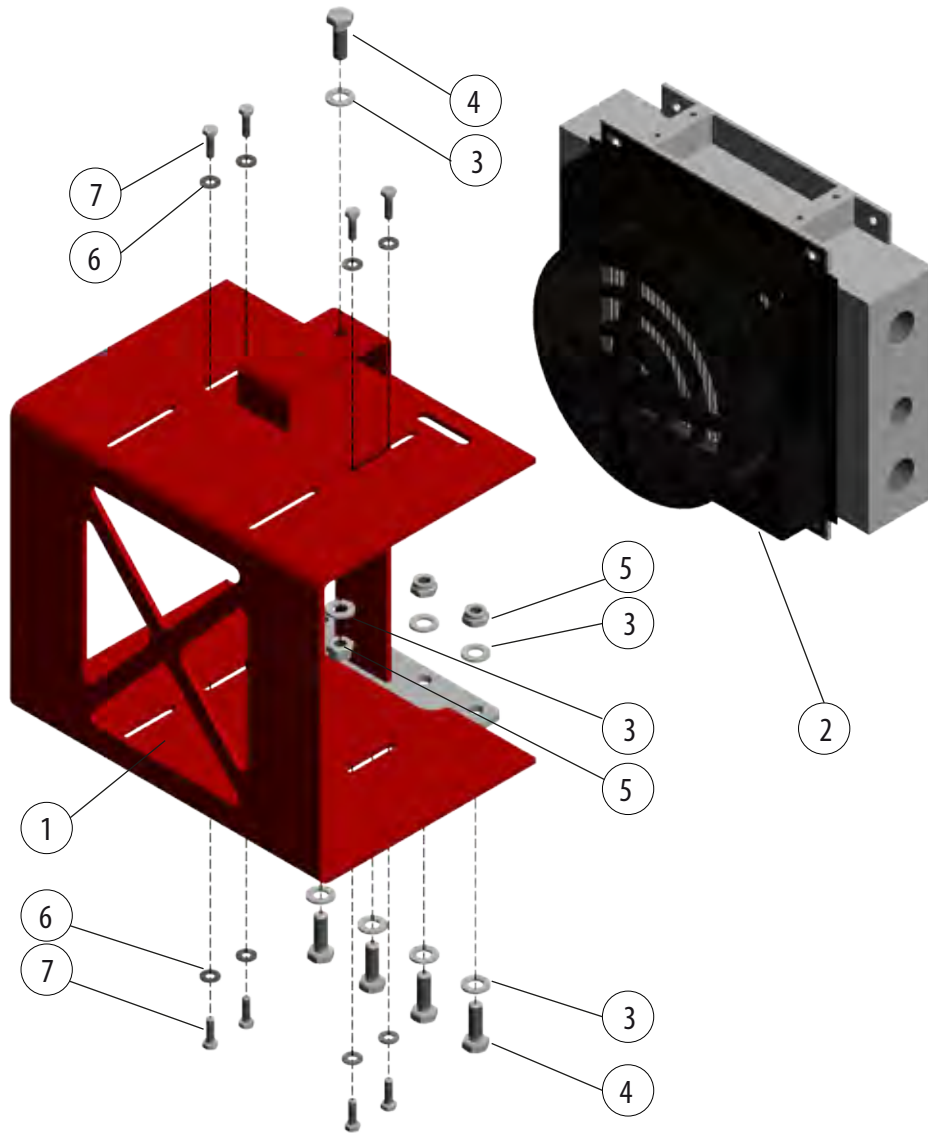

CH27 ACR/ACC PROFI

200002586 OIL COOLER (accessory)

Part	Order no	Description	Remarks	Qty
1	200002421	Fastener		1
2	54945990	Oil cooler		1
3	52200045	Washer	ST5.8ZN, M10, DIN125	10
4	52060233	Hex screw	ST8.8ZN, M10X30, DIN933	5
5	52117108	Lock nut	ST8.8ZN, M10, DIN985	5
6	52200342	Washer	ZN, M6, DIN440	8
7	52060456	Hex screw	ST8.8ZN, M6X20, DIN933	8
8	33596100	Electrics		1
8.1	54946340	Cable		5
8.2	55119572	Relay	12V	1
8.3	55119275	Relay base		1
8.4	54946010	Temperature switch		1