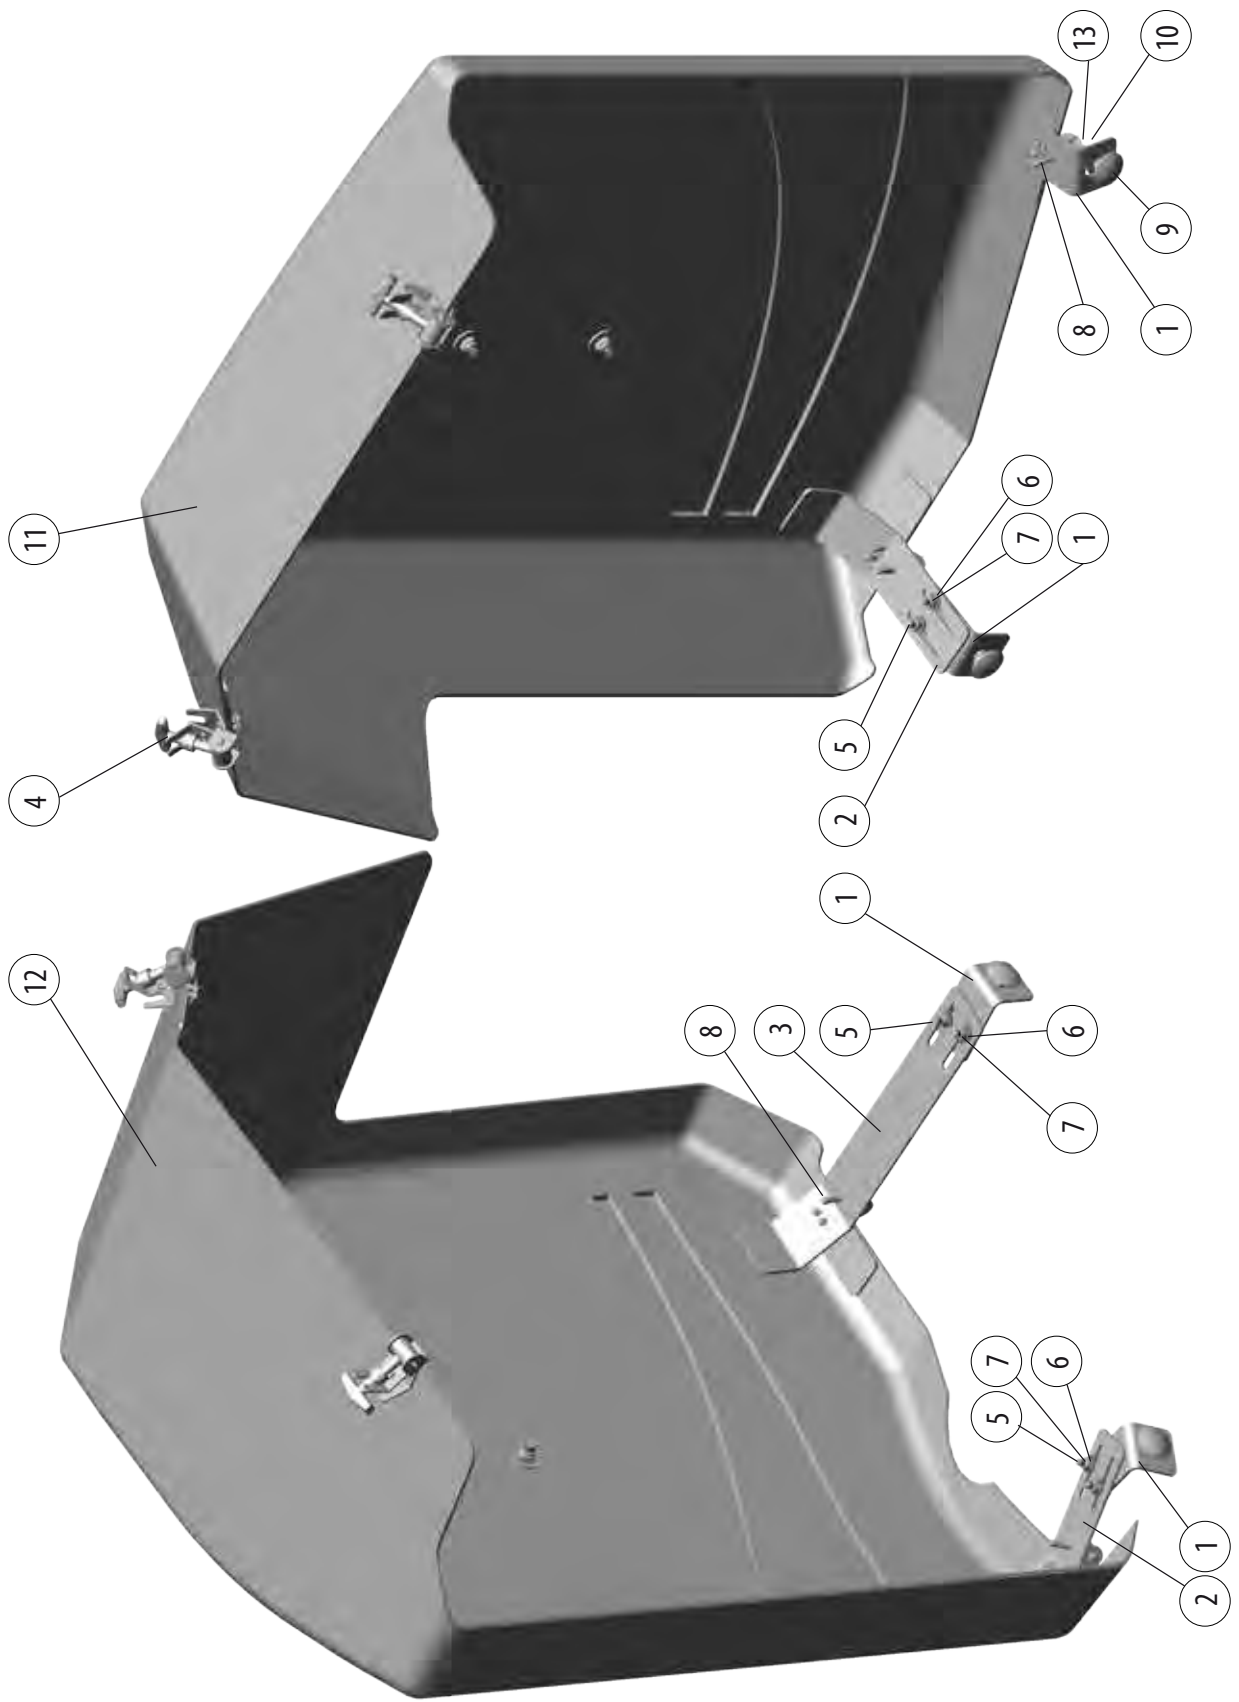

CH27 ACR/ACC PROFI

200002173 PROTECTION SYSTEM HF27

CH27 ACR/ACC PROFI

200002173 PROTECTION SYSTEM HF27

Part	Order no	Description	Remarks	Qty
1	200002125	Fastener		4
2	200002124	Fastening plate	MEDIUM	2
3	200002129	Fastening plate	LONG	1
4	200002112	Holder	RUBBER, SMALL, 2 PCS.	4
5	200002143	Lock screw	ST4.6ZN, M6X20, DIN603	6
6	52200342	Washer	ZN, M6, DIN440	6
7	52117066	Lock nut	ST8.8ZN, M6, DIN985	6
8	52832045	Drive rivet	4,8X19	8
9	200001388	Lock screw	ST8.8ZN, M12X35, DIN603	4
10	52200052	Washer	ST5.8ZN, M12, DIN125	4
11	200002149	Side shelter		1
12	200002160	Side shelter	LEFT	1
13	52117124	Lock nut	ST8.8ZN, M12, DIN985	4