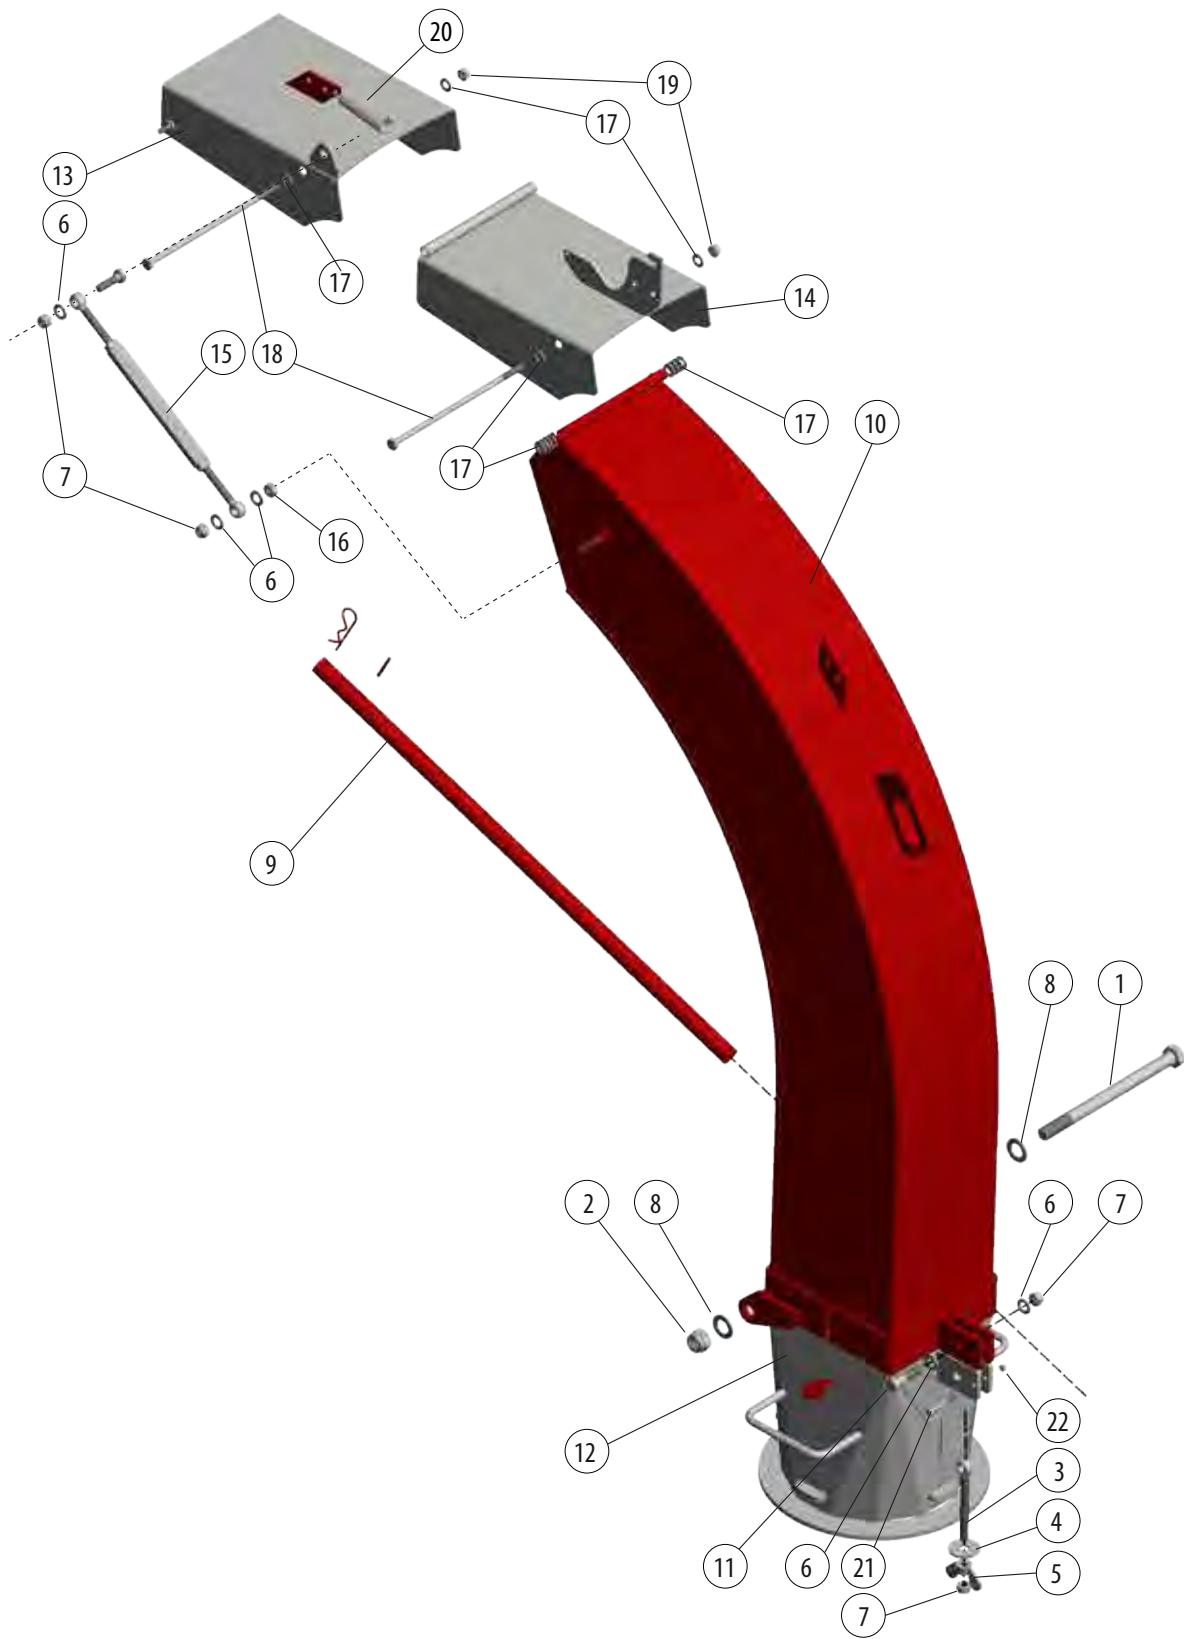

CH27 ACR/ACC PROFI

200001545 SHORT DISCHARGE PIPE

CH27 ACR/ACC PROFI

200001545 SHORT DISCHARGE PIPE

Part	Order no	Description	Remarks	Qty
1	52062437	Hex screw	ST8.8ZN, M20X260, DIN931	1
2	52117207	Lock nut	ST8.8ZN, M20, DIN985	1
3	52062840	Eye screw	ST8.8ZN, M12X120, DIN444	1
4	52200466	Washer	ZN, M12, DIN440	1
5	52117900	Wing nut	ST4.6ZN, M12, DIN315	1
6	52200052	Washer	ST5.8ZN, M12, DIN125	5
7	52117124	Lock nut	ST8.8ZN, M12, DIN985	4
8	52200086	Washer	ST5.8ZN, M20, DIN126	2
9	43317940	Slew arm		1
10	200002274	Top pipe		1
11	52062627	Hex screw	ST8.8ZN, M12X50, DIN931	1
12	200001340	Lower part		1
13	200001411	Vizor	second	1
14	200001367	Vizor	first	1
15	200001412	Connecting bar		1
16	52110053	Hex nut	ST8.8ZN, M12, DIN934	1
17	52200045	Washer	ST5.8ZN, M10, DIN125	12
18	200001414	Hex screw	ST8.8ZN, M10X260, DIN931	2
19	52117108	Lock nut	ST8.8ZN, M10, DIN985	2
20	94612082	Extension spring	DU26 DL2,6 L106	1
21	58220170	Hex screw	ST8.8ZN, M6X50, DIN931	1
22	52117066	Lock nut	ST8.8ZN, M6, DIN985	1