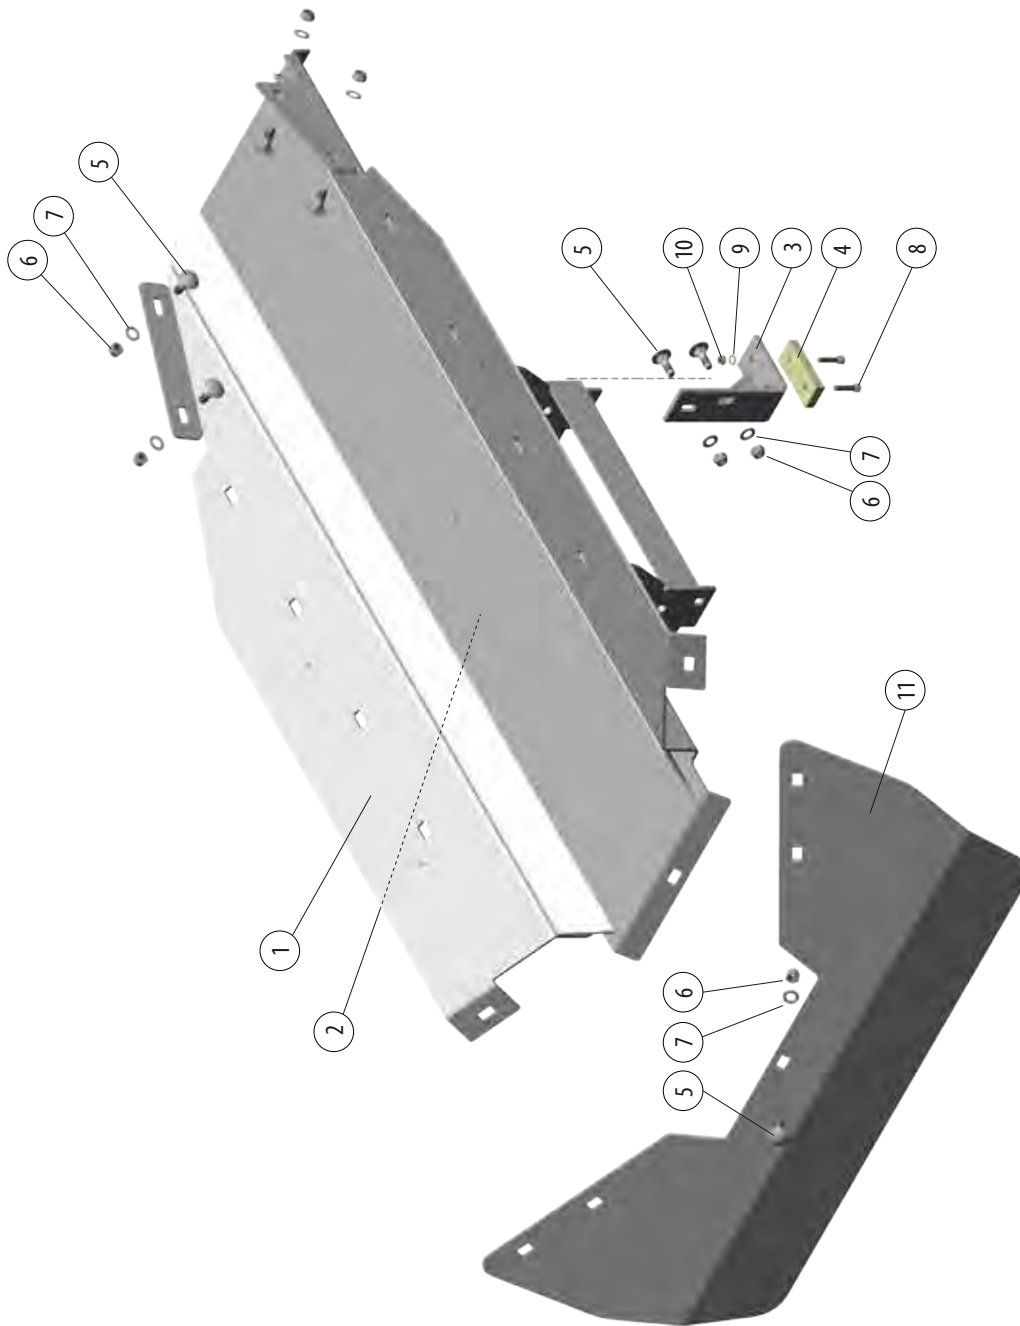

CH27 ACR/ACC PROFI

200002101 ACR FEEDER BASE

Part	Order no	Description	Remarks	Qty
1	200001422	Base		1
2	200002019	Support leg	left	1
3	200002020	Support leg		1
4	43598910	Sliding part		2
5	200001388	Lock screw	ST8.8ZN, M12X35, DIN603	9
6	52117124	Lock nut	ST8.8ZN, M12, DIN985	9
7	52200052	Washer	ST5.8ZN, M12, DIN125	9
8	52001682	Hex socket cap screw	ST8.8ZN, M8X35, DIN912	4
9	52200037	Washer	ST5.8ZN, M8, DIN126	3
10	52117082	Lock nut	ST8.8ZN, M8, DIN985	4
11	200001424	End plate		1